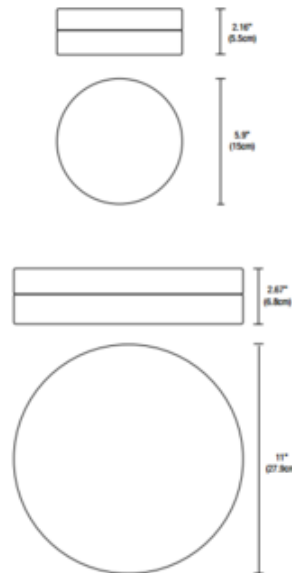

# Mint Round Ceiling Light

**Description:**

Mint Round ceiling flush mount features a frosted glass diffuser and a Satin Nickel finish. Available in a round and square in three sizes. 40 watt 120 volt JCD G9 base halogen lamps are included. ETL listed for dry locations. General light distribution. Small: 5.9 inch diameter x 2.16 inch height. Medium: 9.00 inch diameter x 2.6 inch height. Large: 11.00 inch diameter x 2.67 inch height.

Shown in: Satin Nickel / Frosted

List Price: \$44.00  
 Our Price: \$26.40

Shade Color: Frosted  
 Body Finish: Satin Nickel  
 Lamp: 1 x JCD/G9/40W/120V Halogen  
 Wattage: 40W  
 Dimmer: Incandescent  
 Dimensions: 2.16"H x 5.9"W