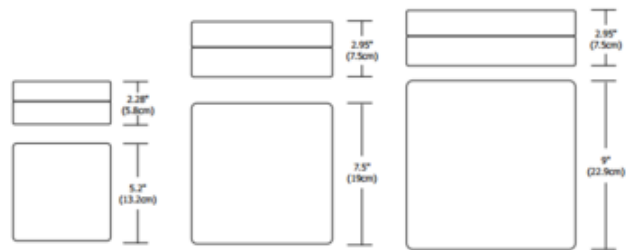

# Mint Square Ceiling Light

**Description:**

Mint Square ceiling flush mount features a frosted diffuser and a Satin Nickel finish. Available in a square and round version in three sizes. 40 watt 120 volt JCD G9 base halogen lamps are included. ETL listed for dry locations. General light distribution. Small: 5.2 inch square x 2.28 inch height. Medium: 7.5 inch square x 2.95 inch height. Large: 9.00 inch square x 2.95 inch height.

Shown in: Satin Nickel / Frosted

List Price: \$47.00  
 Our Price: \$28.20

Shade Color: Frosted  
 Body Finish: Satin Nickel  
 Lamp: 1 x JCD/G9/40W/120V Halogen  
 Wattage: 40W  
 Dimmer: Incandescent  
 Dimensions: 2.28"H x 5.2"W x 5.2"D