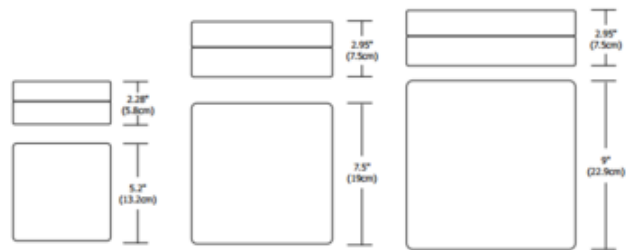

Mint Square Ceiling Light

Description:

Mint Square ceiling flush mount features a frosted diffuser and a Satin Nickel finish. Available in a square and round version in three sizes. 40 watt 120 volt JCD G9 base halogen lamps are included. ETL listed for dry locations. General light distribution. Small: 5.2 inch square x 2.28 inch height. Medium: 7.5 inch square x 2.95 inch height. Large: 9.00 inch square x 2.95 inch height.

Shown in: Satin Nickel / Frosted

List Price: \$121.00
 Our Price: \$96.80

Shade Color: Frosted
 Body Finish: Satin Nickel
 Lamp: 2 x JCD/G9/40W/120V Halogen
 Wattage: 80W
 Dimmer: Incandescent
 Dimensions: 2.95"H x 9"W x 9"D