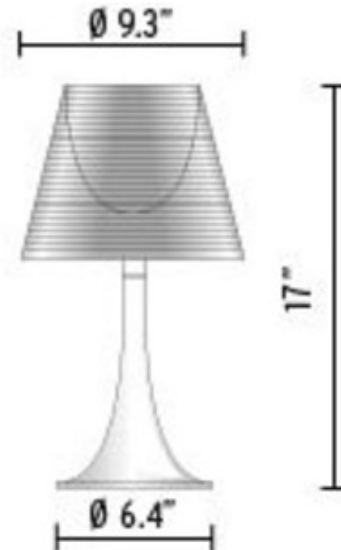

# Miss K T Soft Table Lamp

**Designer:** Philippe Starck

**Description:**

Miss K T Soft table lamp has an amber pelisse cloth shade and transparent structure. Available in a polycarbonate shade with black, red, and silver aluminized transparent shades. One 100 watt 120 volt BT15 medium base frosted halogen lamp not included. General light distribution.

Shown in: Transparent / Cream

**List Price:** \$564.29  
**Our Price:** \$395.00

**Shade Color:** Cream  
**Body Finish:** Transparent  
**Lamp:** 1 x BT15/Medium (E26)/100W/120V Halogen  
**Wattage:** 100W  
**Dimmer:** Incandescent  
**Dimensions:** 17"H x 9.3"W