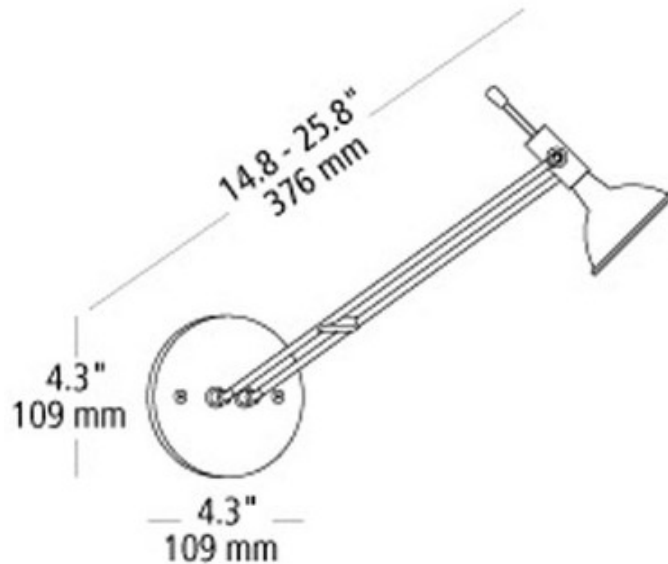

Mono-Tel Telescoping Wall Light

Description:

Mono-Tel picture light features a telescoping and multi-function adjustability. Is supplied with 75 watt mini-electronic transformer that neatly fits in most electrical boxes. Canopy included. Finish available in satin nickel. Arm telescopes from 14.8 to 25.8 inches. Canopy is 4.3 inches wide. One 50 watt, 12 volt, MR16 lamp, included. UL listed. Made in the USA.

Shown in: Satin Nickel

List Price: \$212.00
Our Price: \$169.60

Shade Color: N/A
Body Finish: Satin Nickel
Lamp: 1 x MR16/GU5.3 (bipin)/50W/12V Halogen
 1 x MR16/GU5.3 (bipin)/12V LED
Wattage: 50W
Dimmer: Low Voltage Electronic
Dimensions: 4.3"H x 4.3"W x 25.8"D