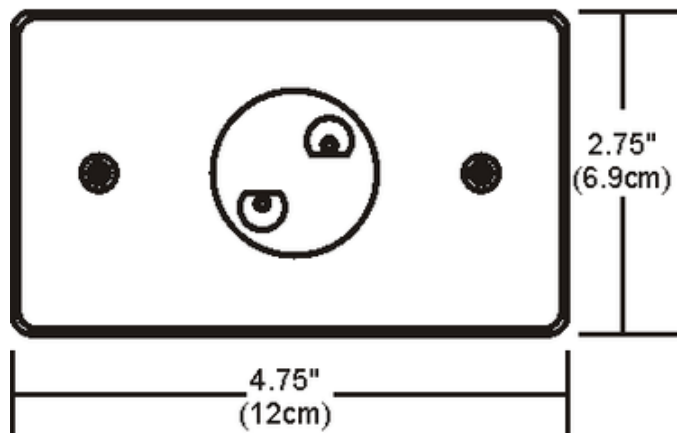

**BRAND**

PureEdge Lighting

**DESCRIPTION**

Monorail Wall single circuit 3 inch rectangular canopy is mounted on the wall behind the Monorail Wall run. It is mounted to a standard rectangle electrical gang box and is connected to the low voltage leads from the single feed remote transformer, sold separately. Finish available in Antique Bronze.

SHADE COLOR	N/A
BODY FINISH	Satin Nickel
WATTAGE	N/A
DIMMER	N/A
DIMENSIONS	4.75"W x 2.75"H
LAMP	N/A

SPEC # EDG50609

COMPANY	PROJECT	FIXTURE TYPE	APPROVED BY	DATE