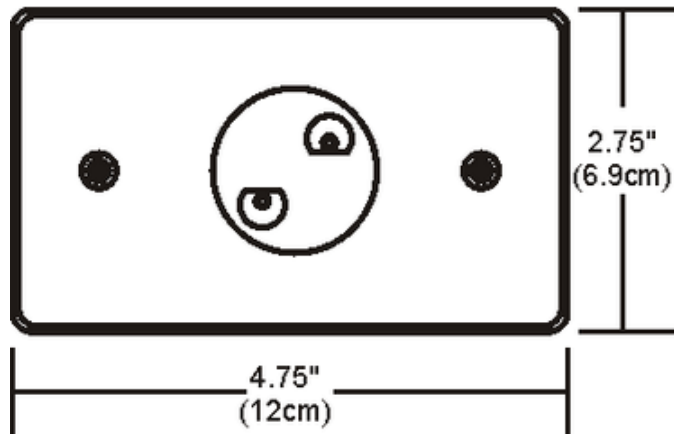

# Monorail Wall 3 Inch Rectangular Canopy

**Description:**

Monorail Wall single circuit 3 inch rectangular canopy is mounted on the wall behind the Monorail Wall run. It is mounted to a standard rectangle electrical gang box and is connected to the low voltage leads from the single feed remote transformer, sold separately. Finish available in Satin Nickel, Antique Bronze or Polished Nickel.

Shown in: Satin Nickel

List Price: \$29.00  
 Our Price: \$17.40

Shade Color: N/A  
 Body Finish: Satin Nickel  
 Lamp: N/A  
 Wattage: N/A  
 Dimmer: N/A  
 Dimensions: 2.75"H x 4.75"W

Product Number: <b>EDG50609</b>			
Company:		Fixture Type:	Date: Apr 22, 2018
Project:		Approved By:	