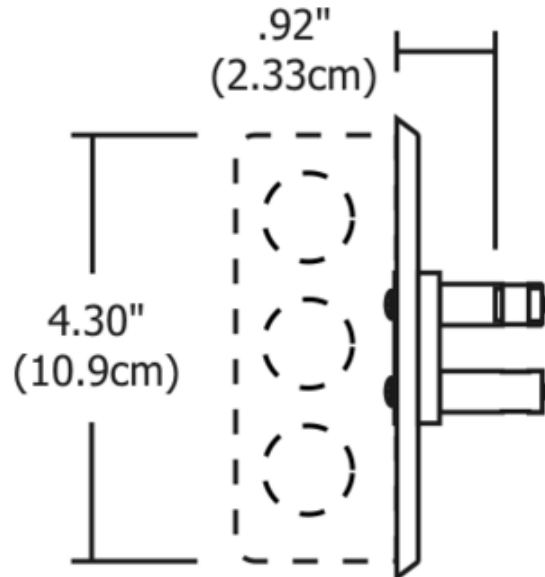

Monorail Wall 4 Inch Round Canopy

Description:

Monorail Wall single circuit 4 inch round canopy mounts on the wall behind the Monorail Wall run. It is mounted to a standard 4 inch square electrical box with plaster ring and connects to the low voltage leads from the single feed remote transformer, sold separately. Finish available in Satin Nickel, Polished Nickel or Antique Bronze. ETL listed.

Shown in: Satin Nickel

List Price: \$29.00
 Our Price: \$17.40

Shade Color: N/A
 Body Finish: Satin Nickel
 Lamp: N/A
 Wattage: N/A
 Dimmer: N/A
 Dimensions: 4.3"W

Product Number: EDG50612			
Company:		Fixture Type:	Date: Apr 24, 2018
Project:		Approved By:	