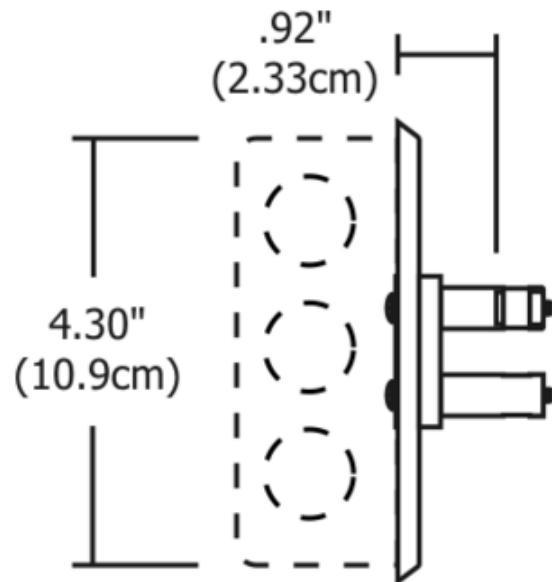

BRAND

PureEdge Lighting

DESCRIPTION

Monorail Wall single circuit 4 inch round canopy mounts on the wall behind the Monorail Wall run. It is mounted to a standard 4 inch square electrical box with plaster ring and connects to the low voltage leads from the single feed remote transformer, sold separately. Note: Limited quantities available.

SHADE COLOR	N/A
BODY FINISH	Satin Nickel
WATTAGE	N/A
DIMMER	N/A
DIMENSIONS	4.3"W
LAMP	N/A

SPEC # EDG50612

COMPANY	PROJECT	FIXTURE TYPE	APPROVED BY	DATE