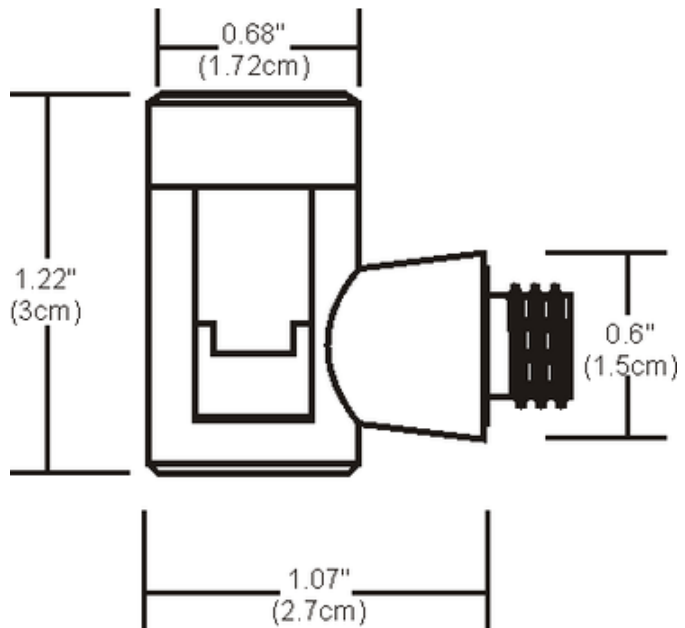

# Monorail Wall FJ Fixture Connector

**Description:**

Monorail Wall Fast Jack fixture connector for use with select FJ fixture heads to mount fixtures to a Monorail Wall system. Finish available in satin nickel, polished nickel, or antique bronze. ETL Listed.

Shown in: Satin Nickel

**List Price:** \$29.00  
**Our Price:** \$23.20

**Shade Color:** N/A  
**Body Finish:** Satin Nickel  
**Lamp:** N/A  
**Wattage:** N/A  
**Dimmer:** N/A  
**Dimensions:** 1.22"H x 1.07"D

Product Number: <b>EDG50619</b>			
Company:		Fixture Type:	Date: Apr 19, 2018
Project:		Approved By:	

#1200MW-FJFEMWL-000XX-OOSN

Fax: (773) 883-6131

Phone: 866-954-4489

Address: 1718 W. Fullerton Ave. Chicago IL 60614