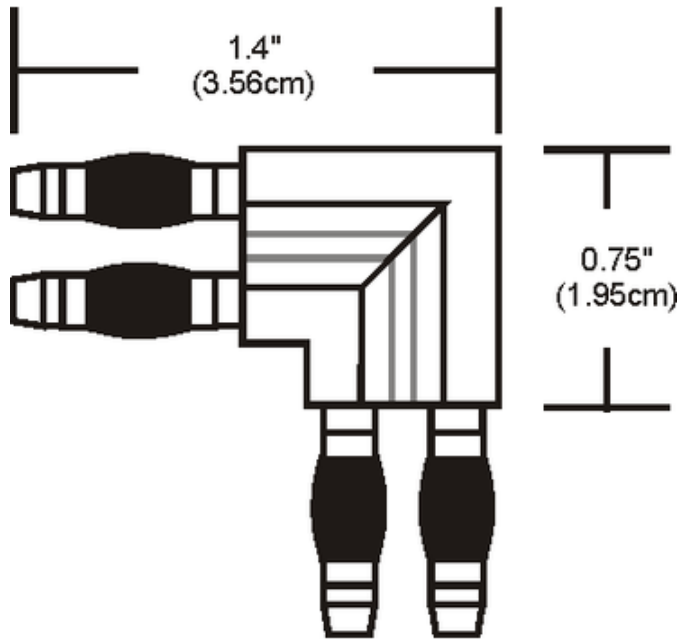

# Monorail Wall L Conductive Connector

**Description:**

Monorail wall L conductive connectors joins two pieces of Monorail together at 90 degrees on the wall. Finish available in satin nickel, polished nickel, or antique bronze. ETL listed.

Shown in: Satin Nickel

List Price: \$19.00  
 Our Price: \$11.40

Shade Color: N/A  
 Body Finish: Satin Nickel  
 Lamp: N/A  
 Wattage: N/A  
 Dimmer: N/A  
 Dimensions: 1.4"L x 1.4"W

Product Number: <b>EDG50621</b>			
Company:		Fixture Type:	Date: Apr 19, 2018
Project:		Approved By:	