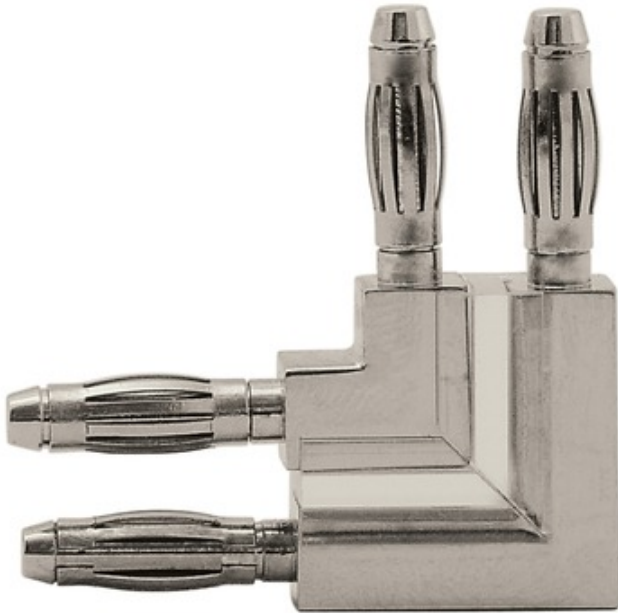

# Monorail Wall L Conductive Connector

**Description:**

Monorail wall L conductive connectors joins two pieces of Monorail together at 90 degrees on the wall. Finish available in satin nickel, polished nickel, or antique bronze. ETL listed.

Shown in: Satin Nickel

List Price: \$19.00  
 Our Price: \$11.40

Shade Color: N/A  
 Body Finish: Satin Nickel  
 Lamp: N/A  
 Wattage: N/A  
 Dimmer: N/A  
 Dimensions: 1.4"L x 1.4"W

Product Number: <b>EDG50621</b>			
Company:		Fixture Type:	Date: Apr 19, 2018
Project:		Approved By:	