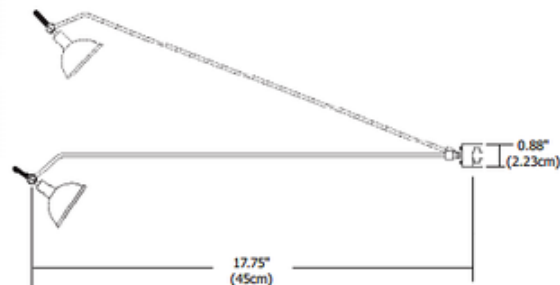

Shown in: Polished Nickel

List Price: $42.00
Our Price: $25.20

Shade Color: N/A
Body Finish: Polished Nickel
Lamp: 1 x MR16/GU5.3 (bipin)/75W/12V Halogen
1 x MR16/GU5.3 (bipin)/12V LED
Wattage: 75W
Dimmer: Dimmable
Dimensions: 17.75"L