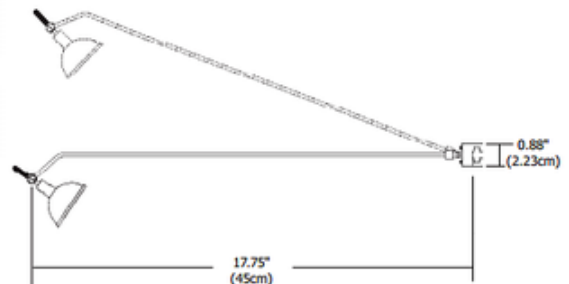

BRAND

PureEdge Lighting

DESCRIPTION

Monorail Wall Line bare head fixture features a 17.75 inch arm length and a fully adjustable head that rotates 360 degrees and tilts 90 degrees. Finish available in Satin Nickel. S6 and S7 back shades, louvers and glass lenses are the applicable accessories, sold separately. One up to 75 watt, 12 volt, MR16 GU5.3 halogen lamp is required, but not included. Directional light distribution. ETL listed. 17.75 inch length. Image shown with shade accessory, sold separately.

SHADE COLOR	N/A
BODY FINISH	Polished Nickel
WATTAGE	75W
DIMMER	Dimmable
DIMENSIONS	17.75"L
BULB NOT INCLUDED	
LAMP	1 x MR16/GU5.3 (bipin)/75W/12V Halogen 1 x MR16/GU5.3 (bipin)/12V LED

SPEC # EDG50623

COMPANY	PROJECT	FIXTURE TYPE	APPROVED BY	DATE