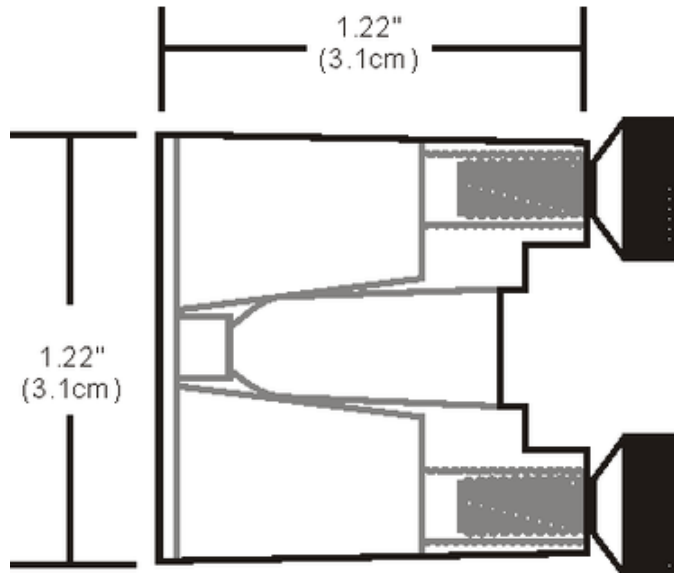

Monorail Wall Standoff

**Description:**

Monorail wall standoff supports the rail 1 inch from the wall. It is compatible with Monorail wall power feed canopies. Finish available in satin nickel, polished nickel, or antique bronze. ETL listed.

Shown in: Satin Nickel

List Price: \$28.00  
 Our Price: \$22.40

Shade Color: N/A  
 Body Finish: Satin Nickel  
 Lamp: N/A  
 Wattage: N/A  
 Dimmer: N/A  
 Dimensions: 1"H

Product Number: <b>EDG50631</b>			
Company:		Fixture Type:	Date: Apr 21, 2018
Project:		Approved By:	