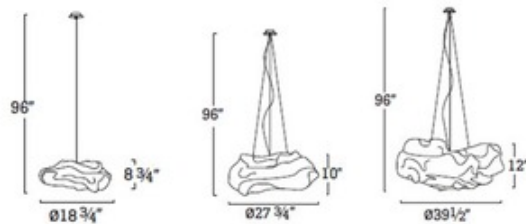

Nevo Pendant

Designer: Arturo Alvarez

Description:

The Nevo Pendant is a cloud of suggestive curves creating impossible volume. Available in White, Beige, Orange, Yellow, or Grey with a transparent cable in three sizes. Small: Two 60 watt max 120 volt B10 candelabra base bulbs are required, but not included. 17.3 inch width x 8.7 inch height x 78.7 inch maximum length. Medium: One 100 watt max 120 volt medium base bulb is required, but not included. 25.6 inch width x 9.8 inch height x 78.7 inch maximum length. Large: One 100 watt max 120 volt medium base bulb is required, but not included. 39.4 inch width x 11.8 inch height x 78.7 inch maximum length. General light distribution. UL/ETL listed. Made in Spain.

Shown in: Stainless Steel / White

List Price: \$1961.25
Our Price: \$1412.10

Shade Color: White
Body Finish: Stainless Steel
Lamp: 1 x A19/Medium (E26)/72W/120V Incandescent
Wattage: 72W
Dimmer: Incandescent
Dimensions: 78.7"L x 9.8"H x 25.6"W