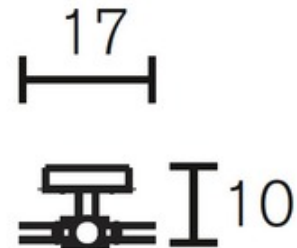

COMPANY

PROJECT

FIXTURE TYPE

APPROVED BY

DATE