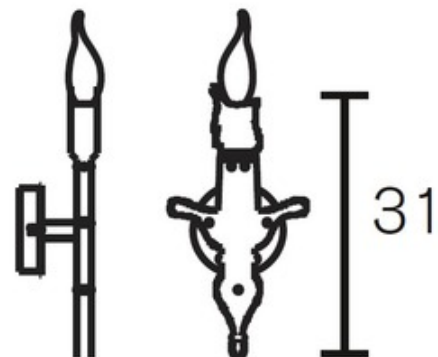

COMPANY

PROJECT

FIXTURE TYPE

APPROVED BY

DATE