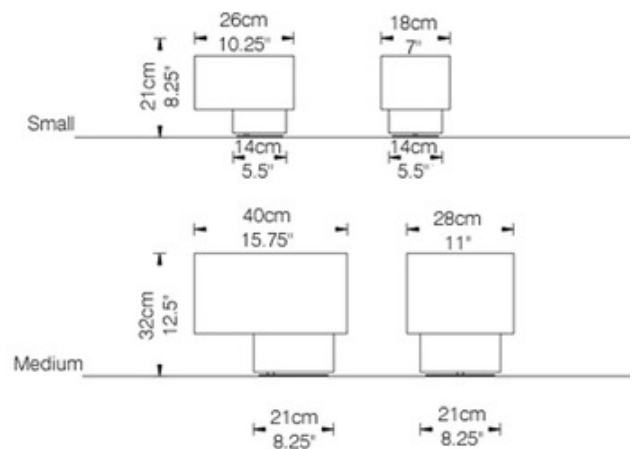

**DESIGNER** Sabine Leuthold  
**BRAND** ZANEEN design

**DESCRIPTION**

Paso Doble table lamp features two fabric shades with an opal diffuser and a black chrome finish. Shade color available in white and gold. Available in a small and medium size option. One 60 watt, 120 volt, A19 medium base incandescent lamp(s) not included. General light distribution. CE listed. Small: 10.25W x 8.25H x 7L with a 14 inch square base. Medium: 15.75W x 12.5H x 11L with a 8.25 inch square base.

**SHADE COLOR** Gold Fabric  
**BODY FINISH** Black Chrome  
**WATTAGE** 60W  
**DIMMER** Standard 120V  
**DIMENSIONS** 7"L x 10.25"W x 8.25"H  
**BULB NOT INCLUDED**  
**LAMP** 1 x A19/Medium (E26)/60W/120V Incandescent  
 1 x A19/Medium (E26)/120V LED