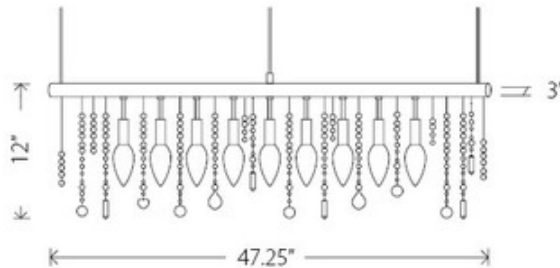

# Crystal Linear Suspension

**Description:**

Crystal linear suspension features 38 crystal strands and a chrome finish. Hard-wire application, canopy included. Nine 25 watt, 120 volt, B10 candelabra base incandescent lamps not included. General light distribution. Includes 60 inch cord. 3W x 12H x 47.25L.

Shown in: Chrome / Crystal

**List Price:** \$412.50  
**Our Price:** \$330.00

**Shade Color:** Crystal  
**Body Finish:** Chrome  
**Lamp:** 9 x B10/Candelabra (E12)/25W/120V Incandescent  
 9 x B10/Candelabra (E12)/120V LED  
**Wattage:** 225W  
**Dimmer:** Incandescent  
**Dimensions:** 12"H x 47.25"W