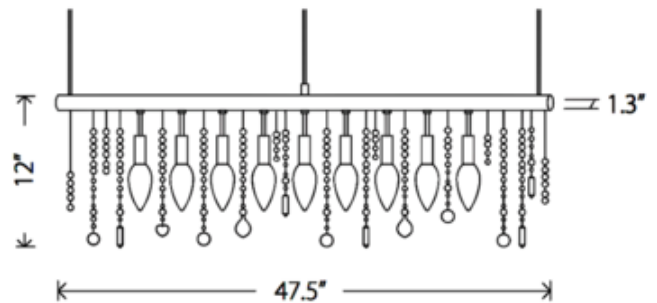

BRAND

Nuevo

DESCRIPTION

Crystal linear suspension features 38 crystal strands and a chrome finish. Hard-wire application, canopy included. General light distribution.

Shown in: Chrome / Crystal

SHADE COLOR	Crystal
BODY FINISH	Chrome
WATTAGE	225W
DIMMER	Standard 120V
DIMENSIONS	47.25"L x 1.3"W x 12"H
BULB NOT INCLUDED	
LAMP	9 x B10/Candelabra (E12)/25W/120V Incandescent 9 x B10/Candelabra (E12)/120V LED

Technical Information

PRODUCT DIMENSIONS	Cord Length: 60"
---------------------------	------------------

SPEC #	NUE50832
---------------	----------

COMPANY	PROJECT	FIXTURE TYPE	APPROVED BY	DATE