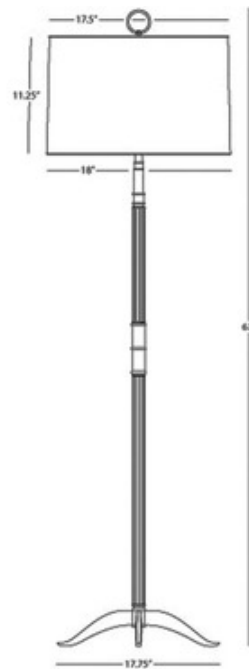

# Porter Floor Lamp

**Description:**

Porter Floor Lamp features a Polished Nickel or Antique Brass finish with a White inner shade lining. Comes with 12 feet of cord. One 150 watt, 120 volt A19 3-Way type Medium base incandescent bulb is required, but not included. UL listed. 18 inch width x 63 inch height.

Shown in: Polished Nickel

**List Price:** \$698.63  
**Our Price:** \$558.90

**Shade Color:** N/A  
**Body Finish:** Polished Nickel  
**Lamp:** 1 x A19 3-Way/Medium (E26)/150W/120V Incandescent  
 1 x A19/Medium (E26)/120V LED  
**Wattage:** 150W  
**Dimmer:** Incandescent  
**Dimensions:** 63"H x 18"W

Product Number: <b>RAB50833</b>			
Company:		Fixture Type:	Date: Mar 19, 2018
Project:		Approved By:	

#1818FL-PORTER-01811-PWPN

Fax: (773) 883-6131

Phone: 866-954-4489

Address: 1718 W. Fullerton Ave. Chicago IL 60614