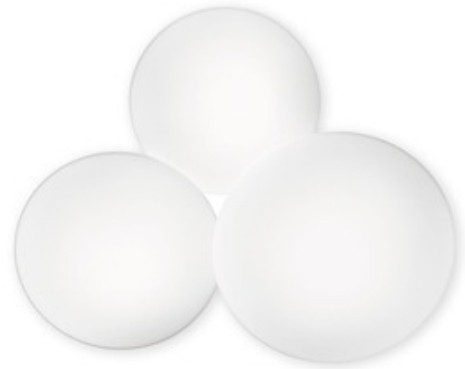

DESIGNER

Jordi Vilardell

BRAND

Vibia

DESCRIPTION

Puck Multi Light Wall / Ceiling Light features opal triplex blown-glass diffusers. May be mounted on the wall or ceiling. Available in LED. Single junction box required for installation. ETL listed. ADA compliant.

SHADE COLOR	Opal
BODY FINISH	N/A
WATTAGE	120W
DIMMER	Standard 120V
DIMENSIONS	22.5"W x 19.25"H x 4.25"D
BULB NOT INCLUDED	
LAMP	3 x JCD/G9/40W/120V Halogen

SPEC # VIB50844

COMPANY

PROJECT

FIXTURE TYPE

APPROVED BY