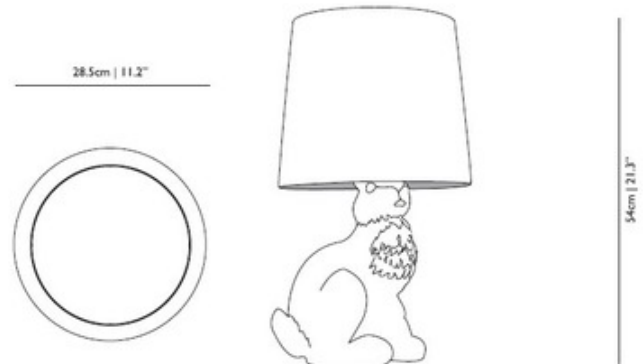

COMPANY

PROJECT

FIXTURE TYPE

APPROVED BY

DATE