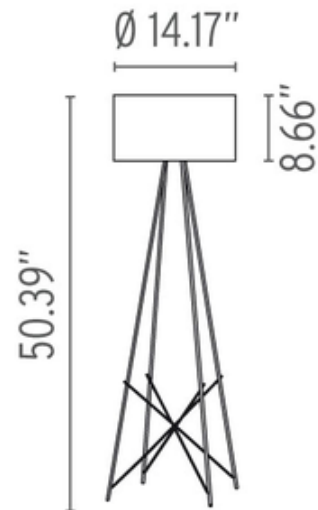

DESIGNER

Rodolfo Dordoni

BRAND

FLOS

DESCRIPTION

The Ray F1 Floor Lamp features a steel tube structure with a Chrome finish and a Shiny White aluminum, Shiny Black aluminum, or Grey glass shade. One 150 watt, 120 volt T10 type Medium base Halogen bulb is included. Foot on/off switch. 0-100% dimmer on cord. 14.17 inch width x 50.39 inch height x 8.66 inch shade height. UL listed.

SHADE COLOR	Gloss White
BODY FINISH	Chrome
WATTAGE	150W
DIMMER	N/A
DIMENSIONS	14.17"W x 50.4"H
BULB INCLUDED	
LAMP	1 x T10/Medium (E26)/150W/120V Halogen

SPEC #

FLO50869

COMPANY

PROJECT

FIXTURE TYPE

APPROVED BY