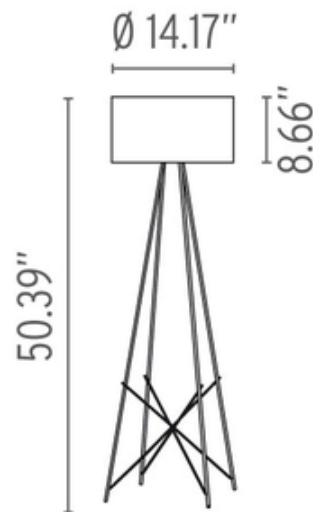

Ray F1 Floor Lamp

Designer: Rodolfo Dordoni

Description:

The Ray F1 Floor Lamp features a steel tube structure with a Chrome finish and a Shiny White aluminum, Shiny Black aluminum, or Grey glass shade. One 150 watt, 120 volt T10 type Medium base Halogen bulb is included. Foot on/off switch. 0-100% dimmer on cord. 14.17 inch width x 50.39 inch height x 8.66 inch shade height. UL listed.

Shown in: Chrome / Glossy White

List Price: \$2278.58
Our Price: \$1355.76

Shade Color: Glossy White
Body Finish: Chrome
Lamp: 1 x T10/Medium (E26)/150W/120V Halogen
Wattage: 150W
Dimmer: Incandescent
Dimensions: 50.4"H x 14.17"W

Product Number: FLO50869			
Company:		Fixture Type:	Date: Mar 17, 2018
Project:		Approved By:	

#0604FL-RAYF1WHI-014H1-WHC

Fax: (773) 883-6131

Phone: 866-954-4489

Address: 1718 W. Fullerton Ave. Chicago IL 60614