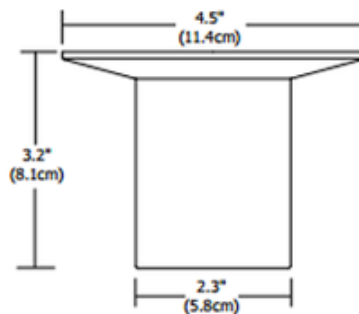

# Rocky H2 120 Volt Ceiling Mount Downlight

**Designer:** Gregory Kay

**Description:**

Rocky H2 120 Volt Ceiling Mount is an accent and general downlight, featuring high temperature silicone o-rings that create a watertight seal. A removable, lockable shield with fasteners retains a glass lens and louver accessory. Machined from 6061 aluminum brushed to a satin finish. Includes one 35 watt GU10 base MR16 (PAR16) halogen lamp. Dimmable with a standard incandescent dimmer. Available in a line voltage and low voltage version. Rated for indoor, outdoor and wet locations. ETL listed.

Shown in: Satin Aluminum

**List Price:** \$69.00  
**Our Price:** \$41.40

**Shade Color:** N/A  
**Body Finish:** Satin Aluminum  
**Lamp:** 1 x PAR16/GU10/35W/120V Halogen  
 1 x MR16/GU10/120V LED  
**Wattage:** 35W  
**Dimmer:** Incandescent  
**Dimensions:** 3.2"H x 4.5"W