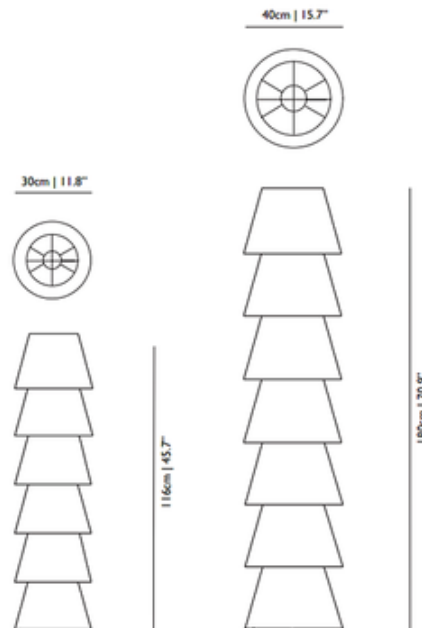

Set Up Shades 6 Floor Lamp

Designer: Marcel Wanders

Description:

Set Up Shades floor lamp feature white pvc/viscose laminate shades on a metal frame. Available in a 6 shade and 7 shade floor lamp as well as a 5 shade table version. One 60 watt 120 volt A19 type medium base bulb is required, but not included. General light distribution. UL listed. Dimensions: 6 Shade: 11.8 inch diameter x 45.7 inch height. 7 Shade: 15.7 inch diameter x 70.9 inch height.

Shown in: White

List Price: \$2121.43
Our Price: \$1485.00

Shade Color: White
Body Finish: N/A
Lamp: 1 x A19/Medium (E26)/60W/120V Incandescent
 1 x A19/Medium (E26)/120V LED
Wattage: 60W
Dimmer: Incandescent
Dimensions: 45.7"H x 11.8"W