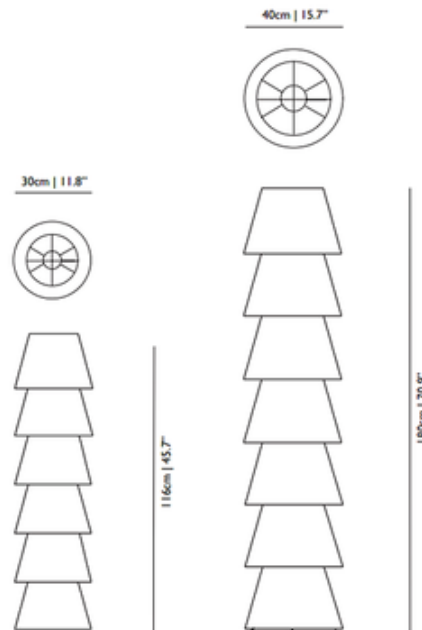

Set Up Shades 7 Floor Lamp

Designer: Marcel Wanders

Description:

Set Up Shades floor lamp feature white pvc/viscose laminate shades on a metal frame. Available in a 6 shade and 7 shade floor lamp as well as a 5 shade table version. One 60 watt 120 volt A19 type medium base bulb is required, but not included. General light distribution. UL listed. Dimensions: 6 Shade: 11.8 inch diameter x 45.7 inch height. 7 Shade: 15.7 inch diameter x 70.9 inch height.

Shown in: White

List Price: \$2912.86
Our Price: \$2039.00

Shade Color: White
Body Finish: N/A
Lamp: 1 x A19/Medium (E26)/60W/120V Incandescent
 1 x A19/Medium (E26)/120V LED
Wattage: 60W
Dimmer: Incandescent
Dimensions: 70.9"H x 15.75"W