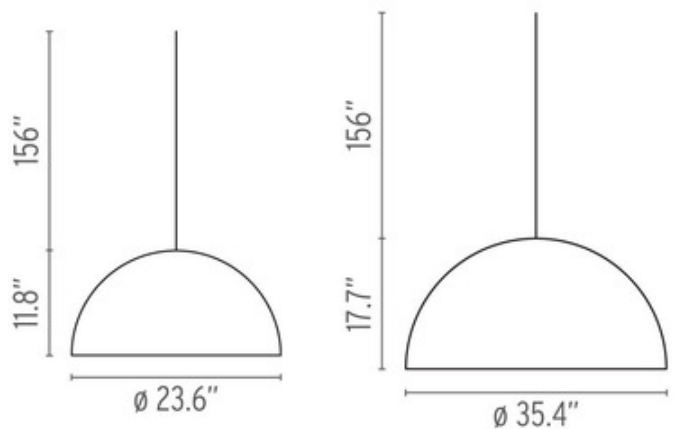

BRAND

FLOS

DESCRIPTION

The Skygarden Suspension is a perfect marriage of modern and romantic design, featuring a dome-shaped shade showcasing a historical interior of sculptured garden foliage in painted white cast plaster and an outer shell in a variety of finishes. UL listed.

SHADE COLOR	Black
BODY FINISH	Aluminum
WATTAGE	100W
DIMMER	Standard 120V
DIMENSIONS	23.6"W x 11.8"H
BULB INCLUDED	
LAMP	1 x T8/Medium (E26)/100W/120V Halogen 1 x T8/Medium (E26)/120V LED

Technical Information

PRODUCT DIMENSIONS	Cord Length: 156"
---------------------------	-------------------

SPEC #	FLO50946
---------------	----------

COMPANY	PROJECT	FIXTURE TYPE	APPROVED BY	DATE