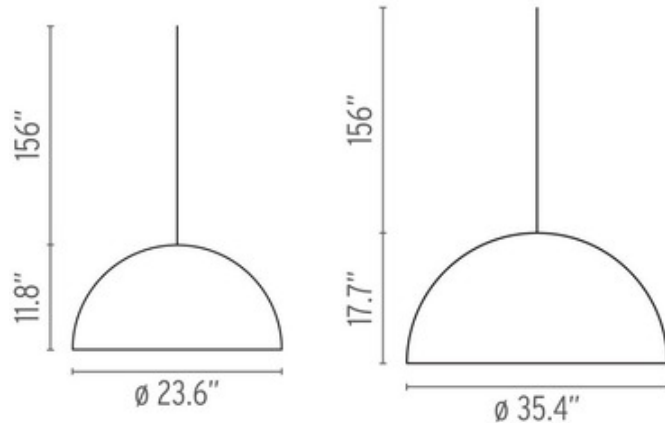

Skygarden Suspension

Designer: Marcel Wanders

Description:

Skygarden Suspension is a dome-shaped pendant showcases a historical interior of sculptured garden foliage in painted white cast plaster and a outer glossy black, matte gold, rust brown or glossy white shade diffuser with aluminum finish. One 150/250 watt 120 volt T10 medium base halogen lamp included. General light distribution. UL Listed. Small: 23.6 inch width x 11.8 inch height. Large: 35.4 inch width x 17.7 inch height. Supplied with 156 inches of cord.

Shown in: Aluminum / Black

List Price: \$3850.00
Our Price: \$2695.00

Shade Color: Black
Body Finish: Aluminum
Lamp: 1 x T10/Medium (E26)/150W/120V Halogen
Wattage: 150W
Dimmer: Incandescent
Dimensions: 11.8"H x 23.6"W