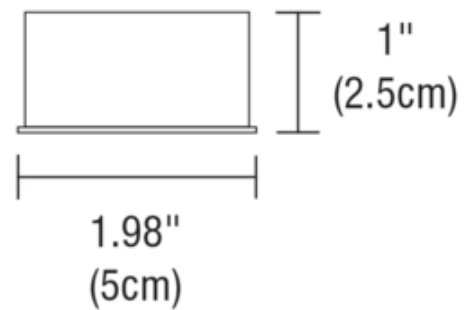

SHADE COLOR	N/A
BODY FINISH	Satin Nickel
WATTAGE	N/A
DIMMER	N/A
DIMENSIONS	1.98"W x 1"H
LAMP	N/A

SPEC # EDG50955

COMPANY	PROJECT	FIXTURE TYPE	APPROVED BY	DATE