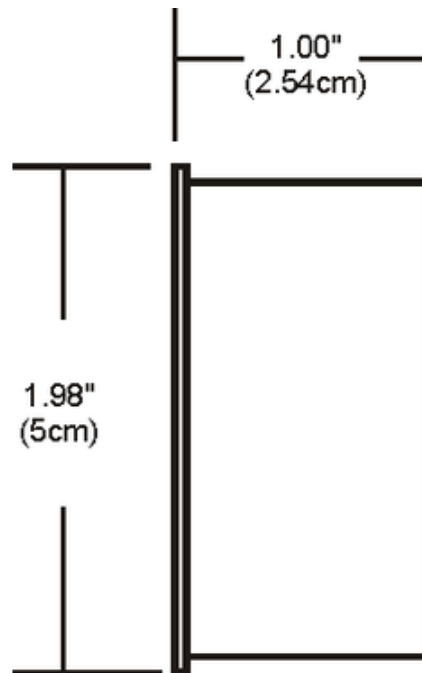

MR16 Snoot Accessory

Description:

MR16 snoot accessory prevents glare and focuses the projected light from the lamp. Requires a louver lens holder (LH16), sold separately, when used with the FJ Low Rider, FJ Low Rider Spinner, FJ Chopper, and M Vespa. Can also be used with the FJ Scope head when using the SCO-A louver lens accessory, sold separately. Finish available in satin nickel, polished nickel, and white.

Shown in: Satin Nickel

List Price: \$16.00
 Our Price: \$12.80

Shade Color: N/A
 Body Finish: Satin Nickel
 Lamp: N/A
 Wattage: N/A
 Dimmer: N/A
 Dimensions: 1"H x 1.98"W

Product Number: EDG50955			
Company:		Fixture Type:	Date: Apr 22, 2018
Project:		Approved By:	