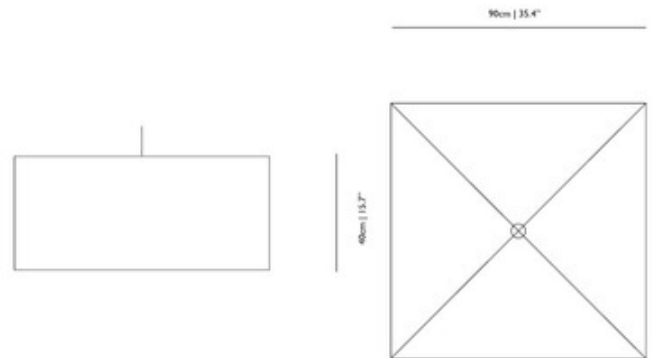

COMPANY

PROJECT

FIXTURE TYPE

APPROVED BY

DATE