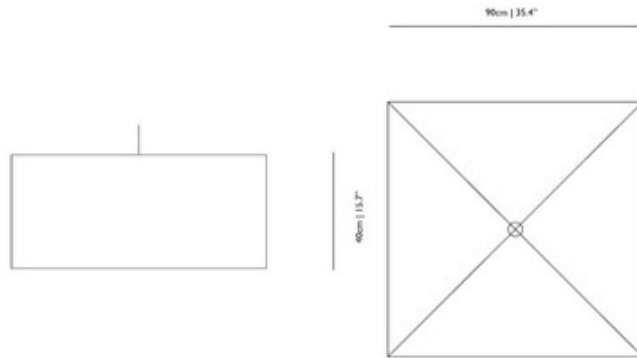

Square Boon Suspension

Designer: Piet Boon

Description:

Square Boon Suspension features pvc/viscose laminate shade on a metal frame in White or Black with a bottom diffuser of white pvc/viscose laminate and Chrome canopy. Available in a round and square version. Optional 3-way light fitting sold separately under product number ULMOLB3. One 60 watt 120 volt A19 type medium base incandescent bulb is required, but not included. General light distribution. UL listed. 35.4 inch width x 35.4 inch depth x 15.7 inch height.

Shown in: Black

List Price: \$2487.14
Our Price: \$1741.00

Shade Color: Black
Body Finish: N/A
Lamp: 1 x A19/Medium (E26)/60W/120V Incandescent
Wattage: 60W
Dimmer: Incandescent
Dimensions: 15.7"H x 35.4"W x 35.4"D