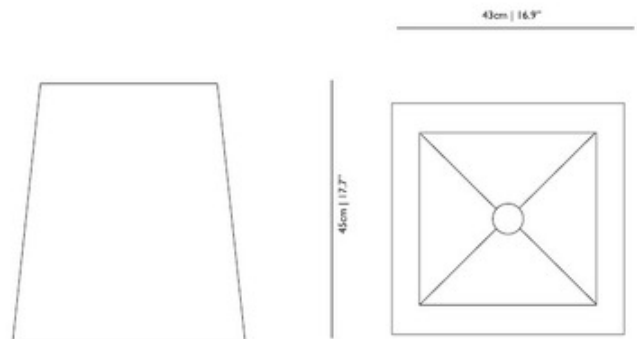

DESIGNER

Marcel Wanders

BRAND

Moooi

DESCRIPTION

Square Light suspension features black pvc/cotton laminate on a metal frame. Available in white, black and graphite. Also available in a round version. One 100W, 120V, A19, medium base incandescent lamp included. General light distribution. UL listed. Made in the Netherlands by Marcel Wanders.

SHADE COLOR	White
BODY FINISH	N/A
WATTAGE	72W
DIMMER	Standard 120V
DIMENSIONS	16.9"W x 17.7"H
BULB INCLUDED	
LAMP	1 x A19/Medium (E26)/72W/120V Incandescent

SPEC #

MOO50975

COMPANY

PROJECT

FIXTURE TYPE

APPROVED BY