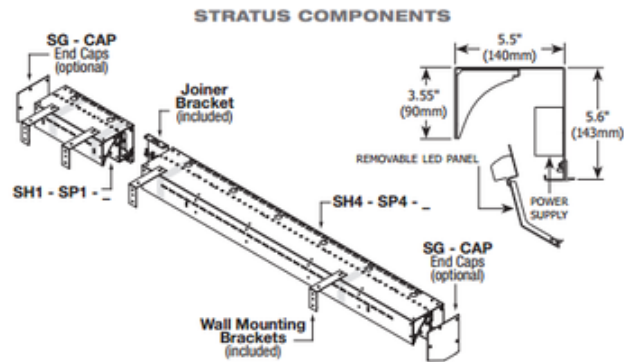

Stratus 4200K Wall Grazer

Description:

Stratus Indoor 4200K Linear Wall Grazer is a specification grade fixture for recessed or surface mount cove applications. Includes a Non-IC housing for use in new construction residential and commercial, and remodel applications. Available in 1 foot and 4 foot lengths in Warm White 2800K, 83CRI, or Cool White 4200K, 80CRI, color temperature, as well as an RGB option. 1 foot length includes 13 watts LED, 804 lumens, and 4 foot length includes 57 watts, 2894 lumens. Rated average life of 50,000 hours at 70 percent lumen maintenance. Includes housing with field replaceable LED, 120-277V 50-60Hz power supply, wall mounting brackets and joiner bracket. End cap accessory available, sold separately. Dimmable with tested Philips Lightolier Sunrise 0-10V SR1200ZTUNV dimmer, sold separately. ETL listed. Suitable for indoor damp locations. Fixture includes a 3 year warranty. Product is built to order.

Shown in: Aluminum

List Price: \$835.00
 Our Price: \$668.00

Shade Color: N/A
 Body Finish: Aluminum
 Lamp: 1 x LED/13W/120V LED
 Wattage: 13W
 Dimmer: Dimmable
 Dimensions: 12"L x 5.6"H x 5.5"D

Technical Information

Luminous Flux: 804 lumens
 Lumens/Watt: 61.85
 Lamp Color: 4200 K
 Color Rendering: 80 CRI
 Lamp Life: 50000 hours

| | | | |
|---------------------------------|--|---------------|--------------------|
| Product Number: EDG50985 | | | |
| Company: | | Fixture Type: | Date: Mar 21, 2018 |
| Project: | | Approved By: | |