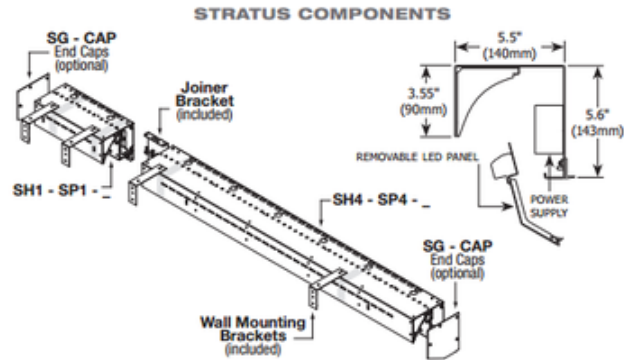

# Stratus 2800K Wall Grazer

**Description:**

Stratus Indoor 2800K Linear Wall Grazer is a specification grade fixture for recessed or surface mount cove applications. Includes a Non-IC housing for use in new construction residential and commercial, and remodel applications. Available in 1 foot and 4 foot lengths in Warm White 2800K, 83CRI, or Cool White 4200K, 80CRI, color temperature, as well as an RGB option. 1 foot length includes 13 watts LED, 670 lumens, and 4 foot length includes 57 watts, 2412 lumens. Rated average life of 50,000 hours at 70 percent lumen maintenance. Includes housing with field replaceable LED, 120-277V 50-60Hz power supply, wall mounting brackets and joiner bracket. End cap accessory available, sold separately. Dimmable with tested Philips Lightolier Sunrise 0-10V SR1200ZTUNV dimmer, sold separately. ETL listed. Suitable for indoor damp locations. Fixture includes a 3 year warranty. Product is built to order.

Shown in: Aluminum

List Price: \$835.00  
 Our Price: \$668.00

Shade Color: N/A  
 Body Finish: Aluminum  
 Lamp: 1 x LED/13W/120V LED  
 Wattage: 13W  
 Dimmer: Dimmable  
 Dimensions: 12"L x 5.6"H x 5.5"D

**Technical Information**

Luminous Flux: 670 lumens  
 Lumens/Watt: 51.54  
 Lamp Color: 2800 K  
 Color Rendering: 83 CRI  
 Lamp Life: 50000 hours

Product Number: <b>EDG50986</b>			
Company:		Fixture Type:	Date: Mar 21, 2018
Project:		Approved By:	