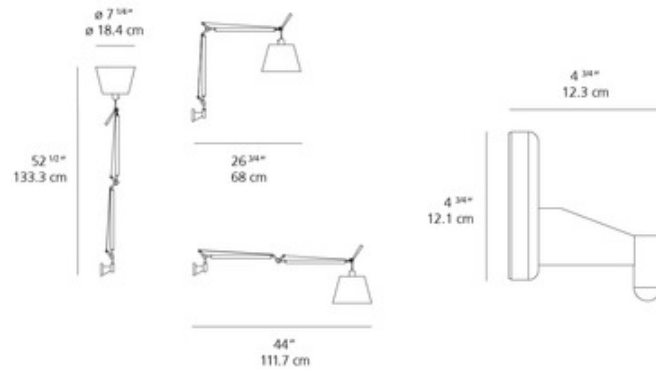

# Tolomeo Shade Wall Light Hardwired

**Designer:** Michele De Lucchi & Giancarlo Piretti

**Description:**

Tolomeo Shade Wall Light features a Parchment or Grey Fiber shade with an aluminum finish. Suitable for mounting to wall electrical junction box with J bracket for direct hard wiring. One 75 watt max 120 volt medium base bulb is required, but not included. 7.25 inch shade width x 26.75 inch depth x 26 inch height. UL listed.

Shown in: Aluminum / Parchment Paper

**List Price:** \$506.25  
**Our Price:** \$405.00

**Shade Color:** Parchment Paper  
**Body Finish:** Aluminum  
**Lamp:** 1 x A19/Medium (E26)/53W/120V Incandescent  
 1 x A19/Medium (E26)/120V LED  
**Wattage:** 53W  
**Dimmer:** Not Dimmable  
**Dimensions:** 26"H x 7.25"W x 26.75"D