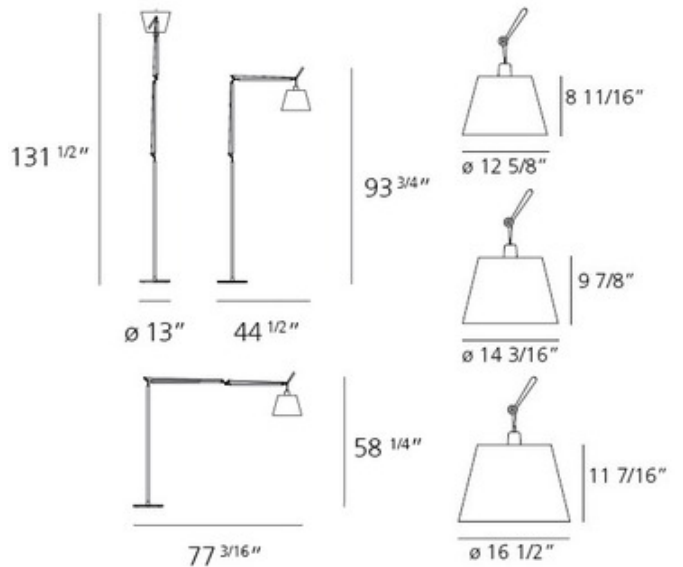

**DESIGNER** Michele De Lucchi & Giancarlo Piretti  
**BRAND** Artemide

**DESCRIPTION**

Tolomeo Mega Floor Lamp is available in Aluminum with a Black, Parchment, or Grey Fiber shade or Black with a Black shade. Tolomeo Mega features a fully adjustable articulated arm structure in extruded-aluminum, joints and tension control knobs in polished die-cast aluminum, tension cables in stainless steel. One 100 watt max 120 volt medium base bulb is required, but not included. Shade available in three sizes: 12.6 inch diameter, 14.2 inch diameter, or 16.5 inch diameter. Dimmer and On/Off switch on cord. UL listed.

*Shown in: Aluminum / Grey Shade*

<b>SHADE COLOR</b>	N/A
<b>BODY FINISH</b>	Aluminum / Grey Shade
<b>WATTAGE</b>	72W
<b>DIMMER</b>	Included
<b>DIMENSIONS</b>	16.5"W x 93.75"H
<b>BULB NOT INCLUDED</b>	
<b>LAMP</b>	1 x A19/Medium (E26)/72W/120V Incandescent
<b>SPEC #</b>	ART51068