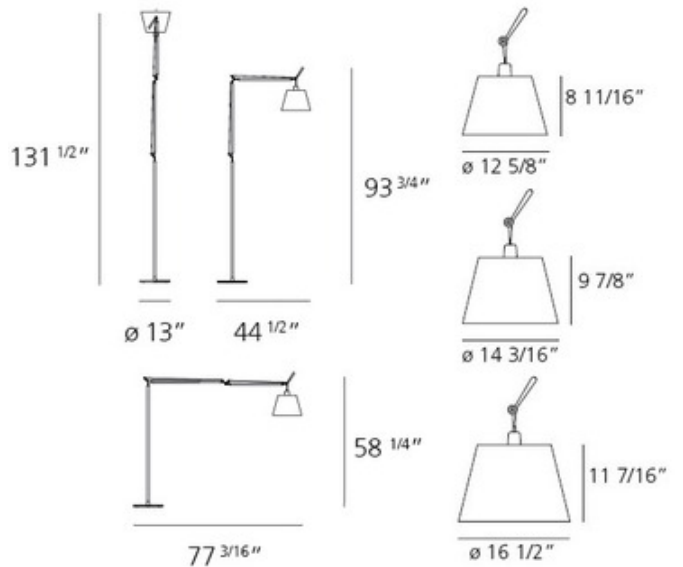

DESIGNER Michele De Lucchi & Giancarlo Piretti
BRAND Artemide

DESCRIPTION

Tolomeo Mega Floor Lamp is available in Aluminum with a Black, Parchment, or Grey Fiber shade or Black with a Black shade. Tolomeo Mega features a fully adjustable articulated arm structure in extruded-aluminum, joints and tension control knobs in polished die-cast aluminum, tension cables in stainless steel. One 100 watt max 120 volt medium base bulb is required, but not included. Shade available in three sizes: 12.6 inch diameter, 14.2 inch diameter, or 16.5 inch diameter. Dimmer and On/Off switch on cord. UL listed.

Shown in: Aluminum / Grey Shade

SHADE COLOR	N/A
BODY FINISH	Aluminum / Grey Shade
WATTAGE	72W
DIMMER	Included
DIMENSIONS	16.5"W x 93.75"H
BULB NOT INCLUDED	
LAMP	1 x A19/Medium (E26)/72W/120V Incandescent
SPEC #	ART51068