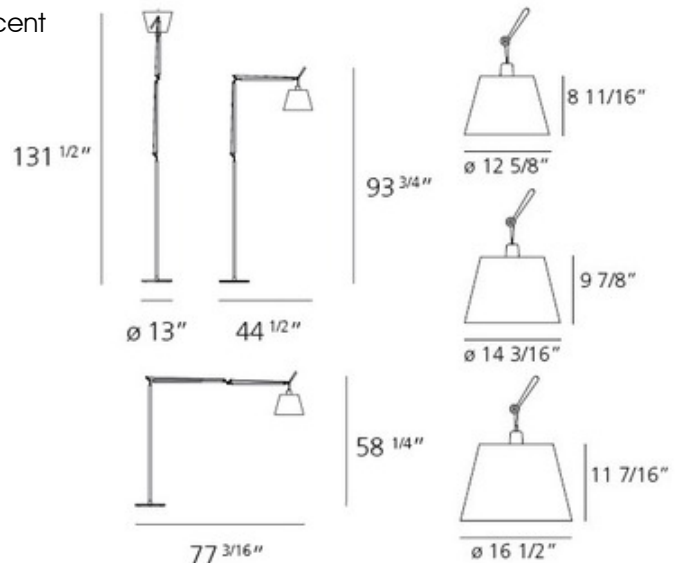

Tolomeo Mega Floor Lamp

Designer: Michele De Lucchi & Giancarlo Piretti

Description:

Tolomeo Mega Floor Lamp is available in Aluminum with a Black, Parchment, or Grey Fiber shade or Black with a Black shade. Tolomeo Mega features a fully adjustable articulated arm structure in extruded-aluminum, joints and tension control knobs in polished die-cast aluminum, tension cables in stainless steel. One 100 watt max 120 volt medium base bulb is required, but not included. Shade available in three sizes: 12.6 inch diameter, 14.2 inch diameter, or 16.5 inch diameter. Dimmer and On/Off switch on cord. UL listed.

Shown in: Aluminum / Grey Shade

List Price: \$1268.75
Our Price: \$862.75

Shade Color: N/A
Body Finish: Aluminum / Grey Shade
Lamp: 1 x A19/Medium (E26)/72W/120V Incandescent
Wattage: 72W
Dimmer: Included
Dimensions: 93.75"H x 16.5"W