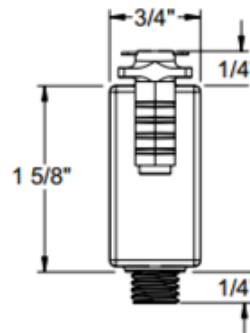

Trac 12 TLQJA Quick Jack Adapter

Description:

TLQJA Quick Jack Adapter for Quick Jack fixtures and decorative pendants provides a seamless transition between the track and the fixtures to deliver quality and performance. Finish available in White, Black or Silver. Rated for fixtures using maximum 50 watt, 12 or 24 volt lamps. ETL listed. Compatible with Juno Lighting Trac 12 and Trac 12/25 low voltage track systems.

Shown in: White

List Price: \$26.64
 Our Price: \$15.98

Shade Color: N/A
 Body Finish: White
 Lamp: N/A
 Wattage: N/A
 Dimmer: N/A
 Dimensions: 1.625"H x 0.75"W

Product Number: JUN51096			
Company:		Fixture Type:	Date: Mar 25, 2018
Project:		Approved By:	