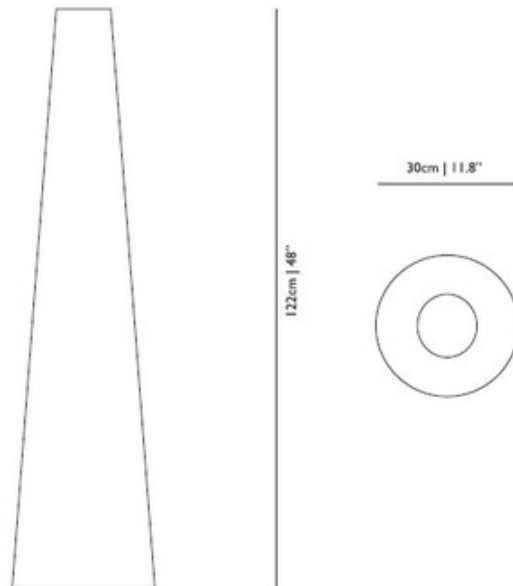

Trix Floor Lamp

Designer: Marcel Wanders

Description:

Trix floor features white pvc/viscose laminate on a metal frame. One 60 watt 120 volt A19 type medium base incandescent bulb is required, but not included. Includes 8.2 foot black cord and 2 pin plug. General light distribution. UL listed. 11.8 inch diameter x 48 inch height.

Shown in: White

List Price: \$732.86
Our Price: \$513.00

Shade Color: White
Body Finish: N/A
Lamp: 1 x A19/Medium (E26)/60W/120V Incandescent
 1 x A19/Medium (E26)/120V LED
Wattage: 60W
Dimmer: Incandescent
Dimensions: 48"H x 11.8"W