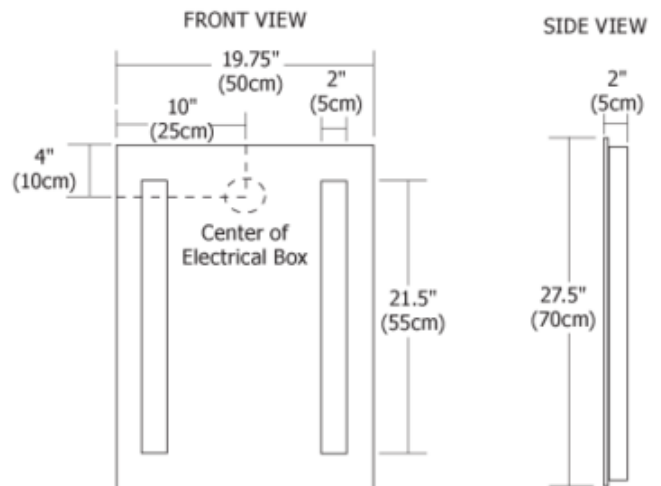

BRAND

PureEdge Lighting

DESCRIPTION

Twin Slim dimmable surface mounted rectangular mirror features vertical integral fluorescent lamps set behind frosted panels on each side which project an even glow of light. Two 24 watt 120 volt T5HO fluorescent lamps included. Dimmable with 0-10V dimmer. Recommended dimmers include Lutron DTV and Nova T NTFTV, both requiring a PP-20 add on relay for on-off, Lightolier SR1200ZTUNV, or Leviton IP710-DLZ. Add mirror defogger (DF-RE1220) to remove condensation, sold separately. ADA compliant. ETL listed. Dimensions: 19.75 inch width x 27.5 inch height x 2 inch depth. 28 pounds.

SHADE COLOR	Frosted
BODY FINISH	Mirror
WATTAGE	48W
DIMMER	0-10V
DIMENSIONS	19.75"W x 27.5"H x 2"D
BULB INCLUDED	
LAMP	2 x T5HO/G5/24W/120V Fluorescent

SPEC # EDG51124

COMPANY	PROJECT	FIXTURE TYPE	APPROVED BY	DATE