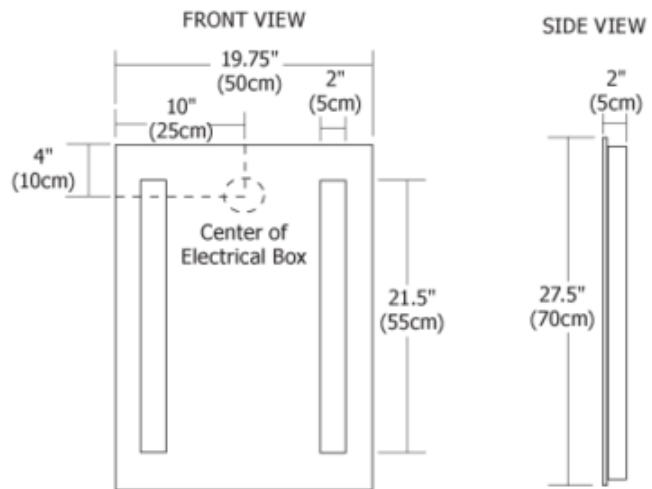

# Twin Slim Fluorescent Dimmable Mirror

**Description:**

Twin Slim dimmable surface mounted rectangular mirror features vertical integral fluorescent lamps set behind frosted panels on each side which project an even glow of light. Two 24 watt 120 volt T5HO fluorescent lamps included. Dimmable with 0-10V dimmer. Recommended dimmers include Lutron DDTV and Nova T NTFTV, both requiring a PP-20 add on relay for on-off, Lightolier SR1200ZTUNV, or Leviton IP710-DLZ. Add mirror defogger (DF-RE1220) to remove condensation, sold separately. ADA compliant. ETL listed. Dimensions: 19.75 inch width x 27.5 inch height x 2 inch depth. 28 pounds.

Shown in: Mirror / Frosted

List Price: \$315.00  
 Our Price: \$189.00

Shade Color: Frosted  
 Body Finish: Mirror  
 Lamp: 2 x T5HO/G5/24W/120V Fluorescent  
 Wattage: 48W  
 Dimmer: 0-10V  
 Dimensions: 27.5"H x 19.75"W x 2"D