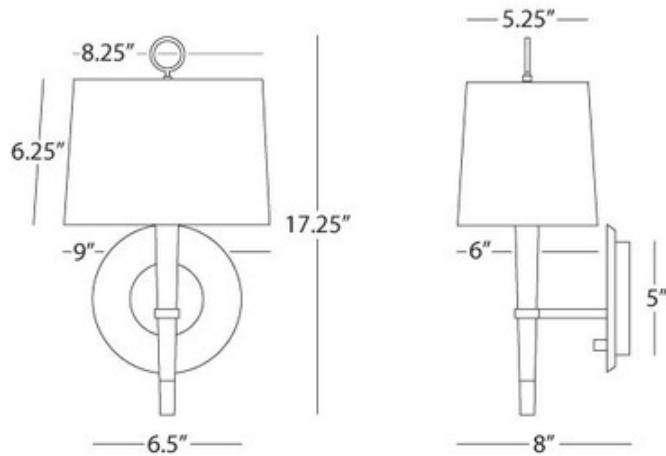

# Ventana Wall Light

**Designer:** Jonathan Adler

**Description:**

The Ventana Wall Light features Ebony wood with Antique Brass or Polished Nickel and a Natural Linen shade with a rolled edge hem. One 60 watt 120 volt B10 type candelabra base bulb is required, but not included. General light distribution. UL listed. 9 inch width x 17.25 inch height x 8 inch depth.

Shown in: Polished Nickel / Natural

**List Price:** \$317.69  
**Our Price:** \$254.15

**Shade Color:** Natural  
**Body Finish:** Polished Nickel  
**Lamp:** 1 x B10/Candelabra (E12)/60W/120V Compact Fluorescent  
**Wattage:** 60W  
**Dimmer:** Incandescent  
**Dimensions:** 17.25"H x 9"W x 8"D