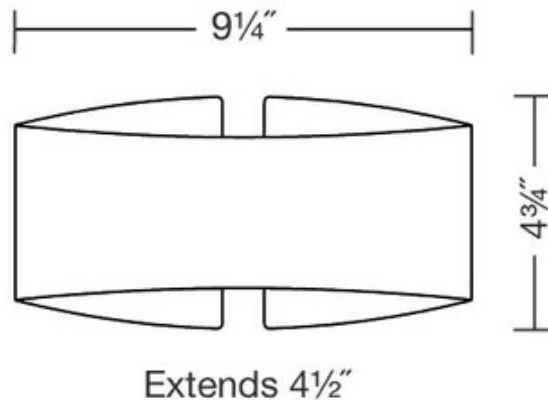

# Voila Metal Wall Light

**Description:**

The Voila Metal Wall Light features varying inner and outer surfaces result in an intriguing juxtaposition of light, shadow and color. Frosted glass shield helps provide even lighting and prevent glare. Finish available in Brushed Brass, Stainless Steel, or Hand Brushed Old Bronze. One 75 watt, 120 volt JCD G9 base halogen bulb is included. 9.25 inch width x 4.75 inch height x 4.5 inch depth. UL listed.

Shown in: Stainless Steel

List Price: \$398.00  
 Our Price: \$318.40

Shade Color: N/A  
 Body Finish: Stainless Steel  
 Lamp: 1 x JCD/G9/75W/120V Halogen  
 Wattage: 75W  
 Dimmer: Incandescent  
 Dimensions: 4.75"H x 9.25"W x 4.5"D