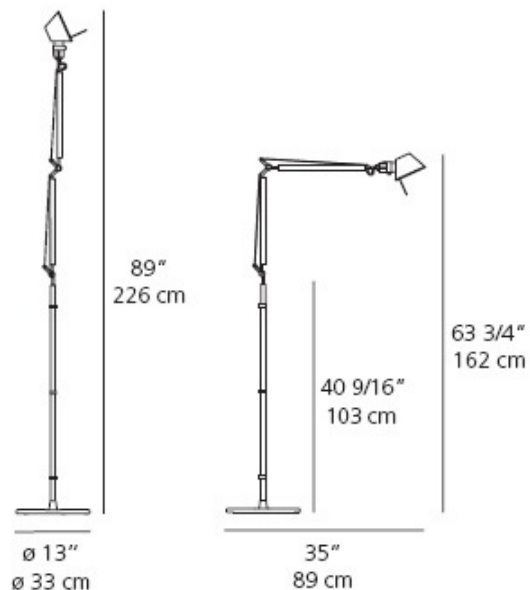

Tolomeo Classic Floor Lamp

Designer: Michele De Lucchi & Giancarlo Piretti

Description:

Tolomeo Classic Floor Lamp features a fully adjustable arm and weighted steel base. Two lamping options available. INC: One 100 watt max 120 volt medium base bulb is required, but not included. On/Off switch included on head. LED: One 10 watt 120 volt LED module is included. Dimmer switch included on head. 13 inch base width x 89 inch maximum height x 35 inch depth. Directional light distribution. UL listed.

Shown in: Aluminum / Aluminum

List Price: \$725.00
Our Price: \$580.00

Shade Color: Aluminum
Body Finish: Aluminum
Lamp: 1 x A19/Medium (E26)/72W/120V Incandescent
Wattage: 72W
Dimmer: Not Dimmable
Dimensions: 89"H x 13"W x 35"D