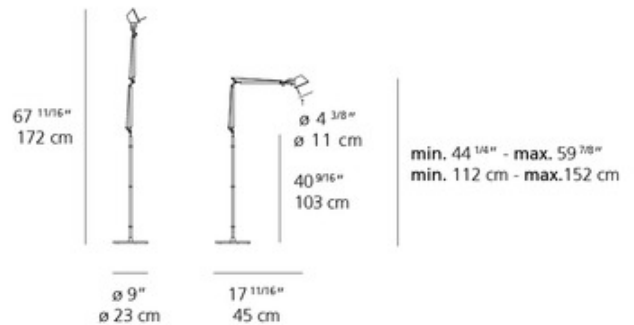

DESIGNER Michele De Lucchi & Giancarlo Fassina
BRAND Artemide

DESCRIPTION

Tolomeo Micro Floor Lamp features an aluminum finish with a fully adjustable arm and a weighted steel base. One 60 watt max 120 volt G16.5 candelabra base bulb is required, but not included. 9 inch base width x 67.7 inch maximum height x 17.7 inch maximum depth. On/Off switch on cord. UL listed.

Shown in: Aluminum / Aluminum

SHADE COLOR	Aluminum
BODY FINISH	Aluminum
WATTAGE	60W
DIMMER	N/A
DIMENSIONS	9"W x 67.7"H x 17.7"D
BULB NOT INCLUDED	
LAMP	1 x G16.5/Candelabra (E12)/60W/120V Incandescent

SPEC # ART51221