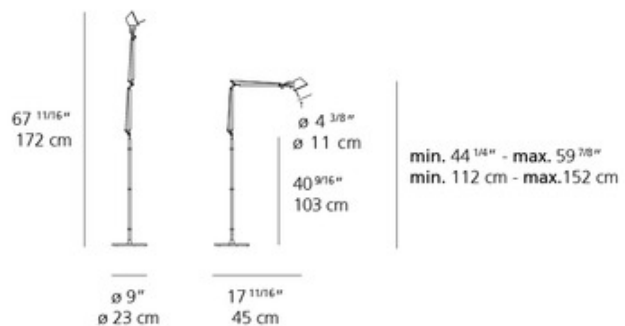

Tolomeo Micro Floor Lamp

Designer: Michele De Lucchi & Giancarlo Fassina

Description:

Tolomeo Micro Floor Lamp features an aluminum finish with a fully adjustable arm and a weighted steel base. One 60 watt max 120 volt G16.5 candelabra base bulb is required, but not included. 9 inch base width x 67.7 inch maximum height x 17.7 inch maximum depth. On/Off switch on cord. UL listed.

Shown in: Aluminum / Aluminum

List Price: \$568.75
Our Price: \$455.00

Shade Color: Aluminum
Body Finish: Aluminum
Lamp: 1 x G16.5/Candelabra (E12)/60W/120V Incandescent
Wattage: 60W
Dimmer: Incandescent
Dimensions: 67.7"H x 9"W x 17.7"D