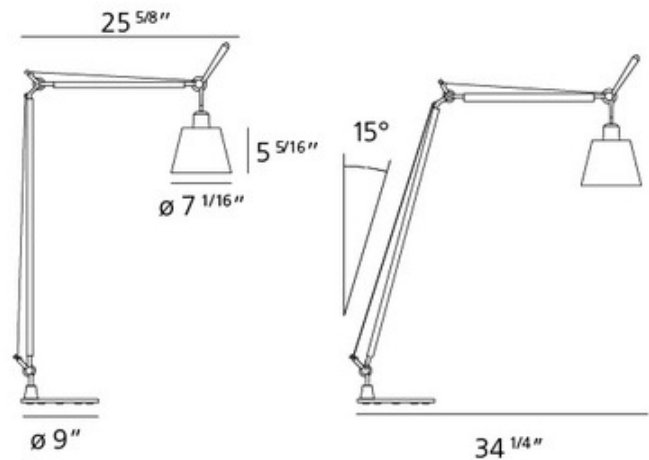

Tolomeo Shade Reading Floor Lamp

Designer: Michele De Lucchi & Giancarlo Piretti

Description:

Tolomeo with Shade reading floor lamp features a fully adjustable articulated arm body structure in extruded natural anodized aluminum with joints, tension control knobs and mountings in polished die cast aluminum, support cables in stainless steel. 7 inch diameter shade available in Parchment or Grey Fiber. Incorporated on/off switch on lampholder. One 75 watt 120V A19 medium base lamp not included. Also available in compact fluorescent. 38 1/8 inches high x 38 3/8 inches deep x 65.75 inch maximum arm extension. 9 inch diameter base. UL listed.

Shown in: Polished Aluminum / Grey Fiber

List Price: \$737.50
Our Price: \$590.00

Shade Color: Grey Fiber
Body Finish: Polished Aluminum
Lamp: 1 x A19/Medium (E26)/53W/120V Incandescent
 1 x A19/Medium (E26)/120V LED
Wattage: 53W
Dimmer: Not Dimmable
Dimensions: 42.5"H x 9"W x 34.25"D