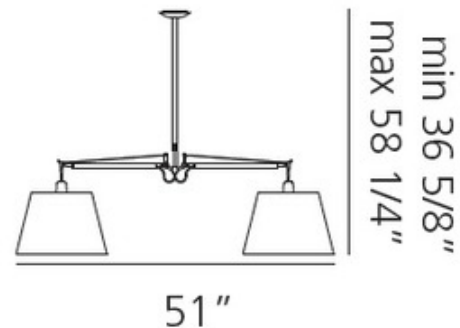

DESIGNER Michele De Lucchi & Giancarlo Fassina

BRAND Artemide

DESCRIPTION

The Tolomeo 10 inch Double Shade Suspension features fully adjustable, extruded aluminum arms with two Parchment Paper or Grey Fiber 10 inch shades. Joints and tension-control knobs in polished die-cast aluminum. Internal tension springs and external tension-control cables in stainless steel. Two 150 watt max 120 volt medium base bulbs are required, but not included. 51 inch width x 6.7 inch height x 36.6-58.25 inch adjustable length x 10 inch depth. UL listed.

Shown in: Polished Aluminum / Parchment Paper

SHADE COLOR	Parchment Paper
BODY FINISH	Polished Aluminum
WATTAGE	300W
DIMMER	Standard 120V
DIMENSIONS	58.25"L x 51"W x 6.7"H x 10"D
BULB NOT INCLUDED	
LAMP	2 x A19/Medium (E26)/150W/120V Incandescent