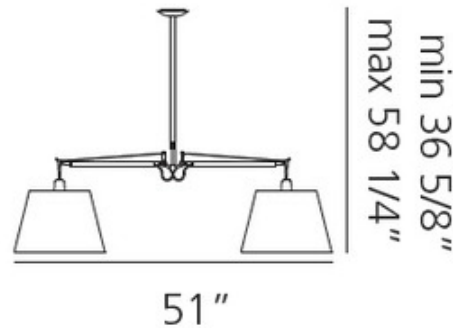

# Tolomeo 10 inch Double Shade Suspension

**Designer:** Michele De Lucchi & Giancarlo Fassina

**Description:**

The Tolomeo 10 inch Double Shade Suspension features fully adjustable, extruded aluminum arms with two Parchment Paper or Grey Fiber 10 inch shades. Joints and tension-control knobs in polished die-cast aluminum. Internal tension springs and external tension-control cables in stainless steel. Two 150 watt max 120 volt medium base bulbs are required, but not included. 51 inch width x 6.7 inch height x 36.6-58.25 inch adjustable length x 10 inch depth. UL listed.

Shown in: Polished Aluminum / Parchment Paper

**List Price:** \$1318.75  
**Our Price:** \$896.75

**Shade Color:** Parchment Paper  
**Body Finish:** Polished Aluminum  
**Lamp:** 2 x A19/Medium (E26)/150W/120V Incandescent  
**Wattage:** 300W  
**Dimmer:** Incandescent  
**Dimensions:** 58.25"L x 6.7"H x 51"W x 10"D