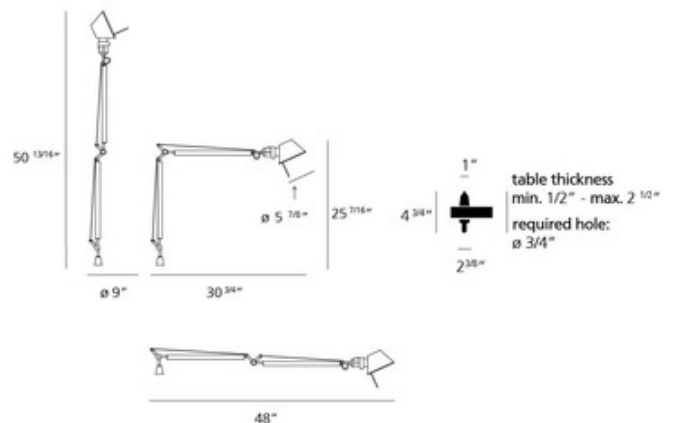

DESIGNER Michele De Lucchi & Giancarlo Fassina
BRAND Artemide

DESCRIPTION

Tolomeo Classic Desk Lamp features a weighted aluminum base with a White, Black, or Aluminum body. Arm in extruded aluminum, joints and tension-control knobs in die-cast aluminum, and base in weighted steel. Diffuser tiltable and rotatable 360 degrees. On/off switch on head. Available with Table Base, In-set pivot, or Clamp mounting option.

Shown in: Aluminum

SHADE COLOR	N/A
BODY FINISH	Aluminum
WATTAGE	72W
DIMMER	N/A
DIMENSIONS	48"L x 9"W x 25.5"H x 30.75"D
BULB NOT INCLUDED	
LAMP	1 x A19/Medium (E26)/72W/120V Incandescent
SPEC #	ART51255