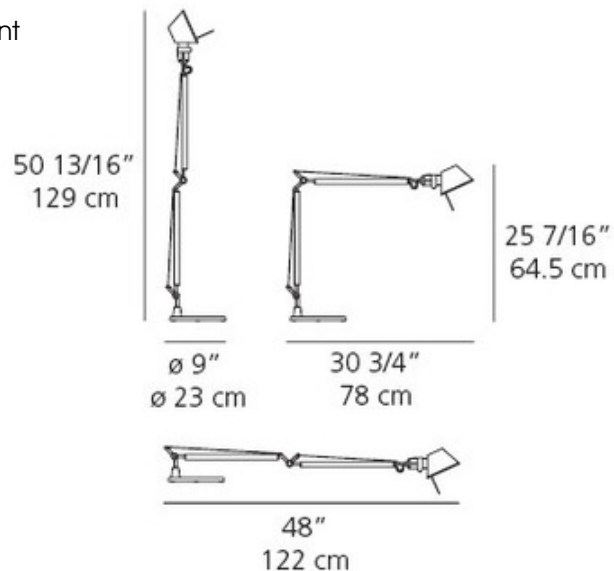

Tolomeo Classic Desk Lamp with Clamp

Designer: Michele De Lucchi & Giancarlo Piretti

Description:

Tolomeo Classic Desk Lamp with Clamp features a fully adjustable arm in extruded aluminum. Joints, tension control knobs, and mountings in polished die-cast aluminum, cables in stainless steel. Available with a White, Black, or Aluminum finish. 6 inch diameter diffuser in anodized matte aluminum is tiltable and rotatable 360 degrees. One 100 watt max 120 volt medium base bulb is required, but not included. 30.75 inch depth x 25.4 inch height x 48 inch maximum extended arm. UL listed.

Shown in: Aluminum

List Price: \$293.75
Our Price: \$199.75

Shade Color: N/A
Body Finish: Aluminum
Lamp: 1 x A19/Medium (E26)/72W/120V Incandescent
Wattage: 72W
Dimmer: Incandescent
Dimensions: 48"L x 25.5"H x 30.75"D