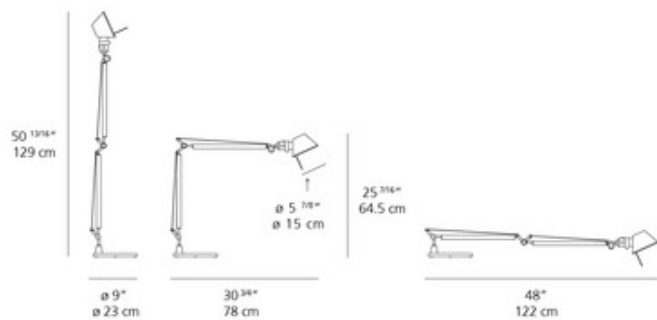

Tolomeo LED Classic Desk Lamp

Designer: Michele De Lucchi & Giancarlo Piretti

Description:

Tolomeo LED Classic Desk Lamp features an aluminum finish. Fully adjustable arm in extruded aluminum, joints and tension control knobs in die-cast aluminum, and cables in stainless steel. Integrated 12 watt 120 volt 80CRI, 3000K LED light source. Dimmer switch incorporated on head. 30.75 inches deep x 25 7/16 inches high x 48 inch maximum extended arm. UL listed.

Shown in: Aluminum / Aluminum

List Price: \$550.00
Our Price: \$374.00

Shade Color: Aluminum
Body Finish: Aluminum
Lamp: 1 x LED/12W/120V LED
Wattage: 12W
Dimmer: Included
Dimensions: 48"L x 25.5"H x 30.75"D

Technical Information

Luminous Flux: 357 lumens
Lumens/Watt: 29.75
Lamp Color: 3000 K
Color Rendering: 80 CRI
Lamp Life: 36000 hours

Product Number: ART51259			
Company:		Fixture Type:	Date: Mar 19, 2018
Project:		Approved By:	