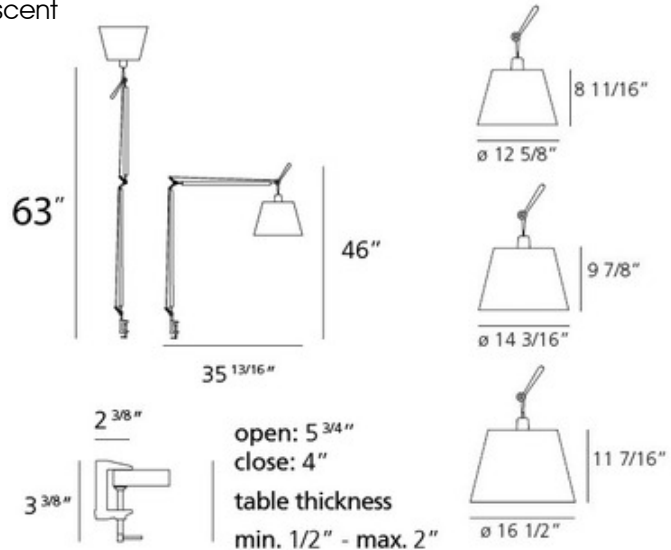

Tolomeo Mega Task Lamp with Clamp

Designer: Michele De Lucchi & Giancarlo Fassina

Description:

Tolomeo Mega Task Lamp with Clamp features a Grey Fiber, Black, or Parchment paper shade with a polished aluminum finish and a fully adjustable, articulated arm. Joints, tension control knobs, and mountings in polished die-cast aluminum, support cables in stainless steel. Clamp in die-cast aluminum with a 2 inch maximum opening. Dimmer included on cord. Three shade sizes available. Two 150 watt max 120 volt medium base bulbs are required, but not included. Shade available in 12.6 inch, 14.1 inch, or 16.5 inch diameter. UL listed.

Shown in: Polished Aluminum / Parchment Paper

List Price: \$731.25
Our Price: \$585.00

Shade Color: Parchment Paper
Body Finish: Polished Aluminum
Lamp: 2 x A19/Medium (E26)/150W/120V Incandescent
 1 x A21/Medium (E26)/120V LED
Wattage: 150W
Dimmer: Included
Dimensions: 9.9"H x 14.3"W