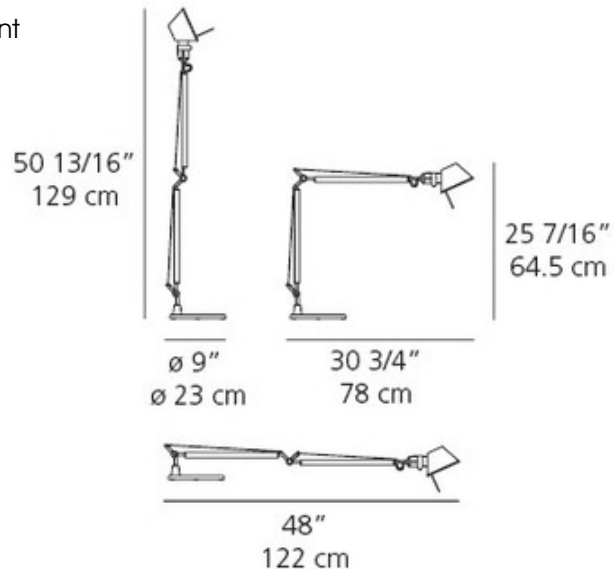

# Tolomeo Classic Desk Lamp

**Designer:** Michele De Lucchi & Giancarlo Piretti

**Description:**

Tolomeo Classic Desk Lamp features a weighted aluminum base with a White, Black, or Aluminum body. Arm in extruded aluminum, joints and tension-control knobs in die-cast aluminum, and base in weighted steel. Diffuser tiltable and rotatable 360 degrees. On/off switch on head. One 100 watt max 120 volt medium base bulb is required, but not included. 9 inch base width x 50.8 inch maximum height x 30.75 inch depth. UL listed.

Shown in: Aluminum / Aluminum

**List Price:** \$356.25  
**Our Price:** \$242.25

**Shade Color:** Aluminum  
**Body Finish:** Aluminum  
**Lamp:** 1 x A19/Medium (E26)/72W/120V Incandescent  
**Wattage:** 72W  
**Dimmer:** Incandescent  
**Dimensions:** 48"L x 50.8"H x 9"W x 30.75"D

Product Number: <b>ART51267</b>			
Company:		Fixture Type:	Date: Mar 21, 2018
Project:		Approved By:	

#0112TA-TOLOMEC-00911-OOPA

Fax: (773) 883-6131

Phone: 866-954-4489

Address: 1718 W. Fullerton Ave. Chicago IL 60614