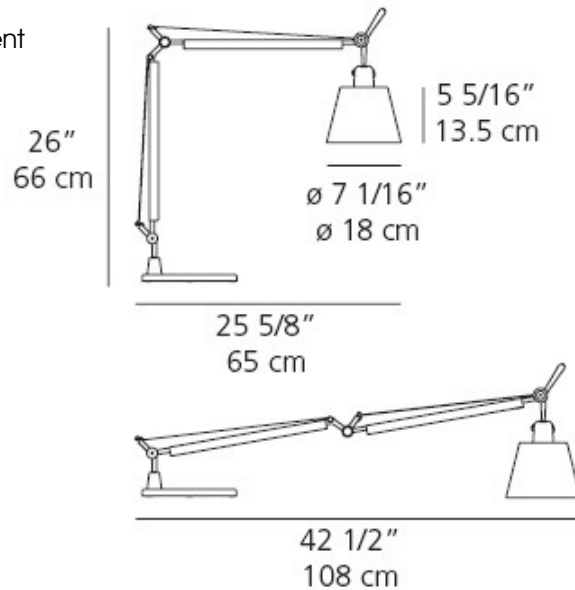

# Tolomeo Shade Desk Lamp with Base

**Designer:** Michele De Lucchi & Giancarlo Fassina

**Description:**

Tolomeo Shade Desk Lamp features a Parchment or Grey fiber shade with a polished aluminum finish. Fully adjustable, articulated arm and shade that remains vertical regardless of the arm angle. One 75 watt max 120 volt A19 medium base bulb is required, but not included.

Shown in: Polished Aluminum / Parchment Paper

**List Price:** \$531.25  
**Our Price:** \$425.00

**Shade Color:** Parchment Paper  
**Body Finish:** Polished Aluminum  
**Lamp:** 1 x A19/Medium (E26)/75W/120V Incandescent  
 1 x A19/Medium (E26)/120V LED  
**Wattage:** 75W  
**Dimmer:** Incandescent  
**Dimensions:** 42.5"L x 26"H x 7"W