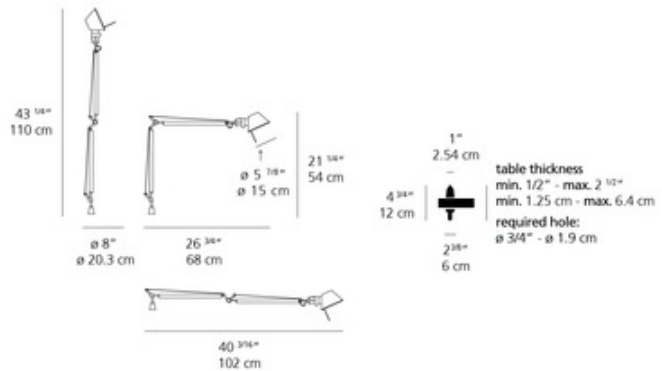

Tolomeo Mini Desk Lamp with In Set Pivot

Designer: Michele De Lucchi & Giancarlo Piretti

Description:

Tolomeo Mini Desk Lamp with In Set Pivot features an extruded aluminum arm, die-cast aluminum joints and tension-control knobs, and stainless steel tension cables. Available in White, Black, or Aluminum. One 100 watt max 120 volt medium base bulb is required, but not included. In-set support requires 0.75 inch diameter hole and supports 2.5 inch maximum surface depth. Diffuser rotates 90 degrees. UL listed.

Shown in: Aluminum

List Price: \$281.25
Our Price: \$225.00

Shade Color: N/A
Body Finish: Aluminum
Lamp: 1 x A19/Medium (E26)/72W/120V Incandescent
Wattage: 72W
Dimmer: Incandescent
Dimensions: 40.3"L x 21.25"H x 26.75"D