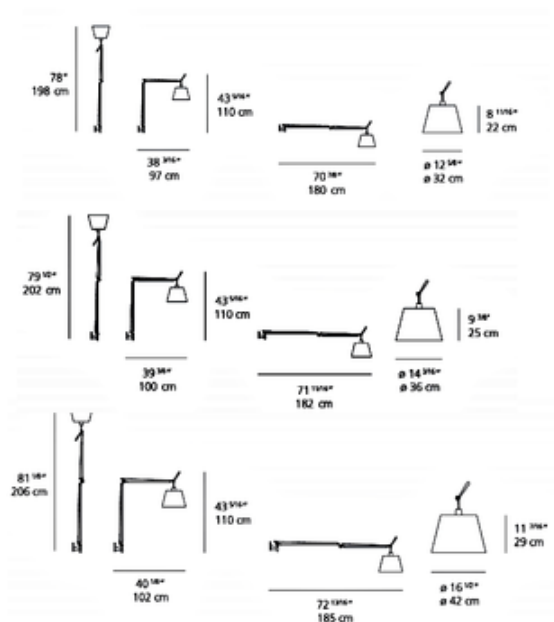

DESIGNER Michele De Lucchi & Giancarlo Fassina

BRAND Artemide

DESCRIPTION

Tolomeo Mega Wall Mount with Diffuser features a fully adjustable, articulated arm with a J bracket for wall mounting on a junction box. Available in an Aluminum body finish with a Parchment, Silver Fiber, or Black shade, or a Black body finish with a Black shade. Available with a 12, 14 or 17 inch diameter shade. 12 Inch: 12.6 inch diameter shade x 43.3 inch height x 38.2 inch depth x 70.9 inch extended arm length. 14 Inch: 14.2 inch diameter shade x 43.3 inch height x 39.4 inch depth x 71.7 inch extended arm length. 17 Inch: 16.5 inch diameter shade x 43.3 inch height x 40.1 inch depth x 72.8 inch extended arm length. One 150 watt 120 volt medium base A21 type medium base incandescent lamp is required, but not included. Dimmer located on cord. Directional general light distribution. UL listed.

Shown in: Aluminum / Grey Shade

SHADE COLOR	N/A
BODY FINISH	Aluminum / Grey Shade
WATTAGE	150W
DIMMER	Standard 120V
DIMENSIONS	70.9"L x 12.6"W x 43.3"H x 38.2"D
BULB NOT INCLUDED	
LAMP	1 x A21/Medium (E26)/150W/120V Incandescent 1 x A21/Medium (E26)/120V LED

SPEC # ART51286

COMPANY	PROJECT	FIXTURE TYPE	APPROVED BY	DATE