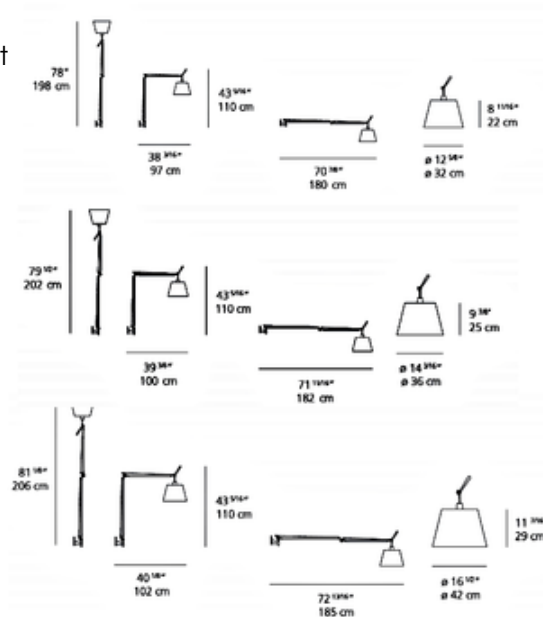

Tolomeo Mega Wall Light with Diffuser

Designer: Michele De Lucchi & Giancarlo Piretti

Description:

Tolomeo Mega Wall Mount with Diffuser features a fully adjustable, articulated arm with a J bracket for wall mounting on a junction box. Available in an Aluminum body finish with a Parchment, Silver Fiber, or Black shade, or a Black body finish with a Black shade. Available with a 12, 14 or 17 inch diameter shade. 12 Inch: 12.6 inch diameter shade x 43.3 inch height x 38.2 inch depth x 70.9 inch extended arm length. 14 Inch: 14.2 inch diameter shade x 43.3 inch height x 39.4 inch depth x 71.7 inch extended arm length. 17 Inch: 16.5 inch diameter shade x 43.3 inch height x 40.1 inch depth x 72.8 inch extended arm length. One 150 watt 120 volt medium base A21 type medium base incandescent lamp is required, but not included. Dimmer located on cord. Directional general light distribution. UL listed.

Shown in: Aluminum / Grey Shade

List Price: \$768.75
Our Price: \$615.00

Shade Color: N/A
Body Finish: Aluminum / Grey Shade
Lamp: 1 x A21/Medium (E26)/150W/120V Incandescent
 1 x A21/Medium (E26)/120V LED
Wattage: 150W
Dimmer: Incandescent
Dimensions: 70.9"L x 43.3"H x 12.6"W x 38.2"D

Product Number: ART51286			
Company:		Fixture Type:	Date: Apr 21, 2018
Project:		Approved By:	

#0112WA-TOLGFBR-012H1-GYPA

Fax: (773) 883-6131

Phone: 866-954-4489

Address: 1718 W. Fullerton Ave. Chicago IL 60614