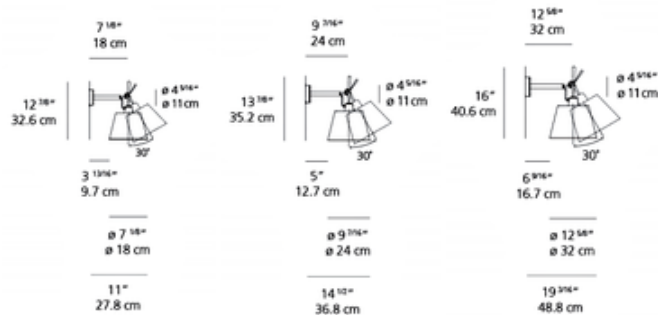

Tolomeo Shade Spot Wall Light

Designer: Michele De Lucchi & Giancarlo Piretti

Description:

Tolomeo Shade Spot Wall Light features parchment paper or silver fiber shade with wall support, joints, canopy and arm in polished aluminum. Adjusts to full downward and maximum 30 degree upward positions. Mounts to standard electrical junction box. On/off switch on lamp holder. Available in 7, 10 and 12 inch diameter shade options. One 120 volt medium base incandescent lamp is required, but not included. UL listed. 7 Inch: 12.9 inch height x 11 inch depth x 7.1 inch diameter shade. 10 Inch: 13.9 inch height x 14.5 inch depth x 9.4 inch diameter shade. 12 Inch: 16 inch height x 19.2 inch depth x 12.6 inch diameter shade.

Shown in: Polished Aluminum / Grey Fiber

List Price: \$518.75
Our Price: \$352.75

Shade Color: Grey Fiber
Body Finish: Polished Aluminum
Lamp: 1 x A19/Medium (E26)/72W/120V Incandescent
Wattage: 72W
Dimmer: Incandescent
Dimensions: 13.9"H x 9.4"W x 14.5"D