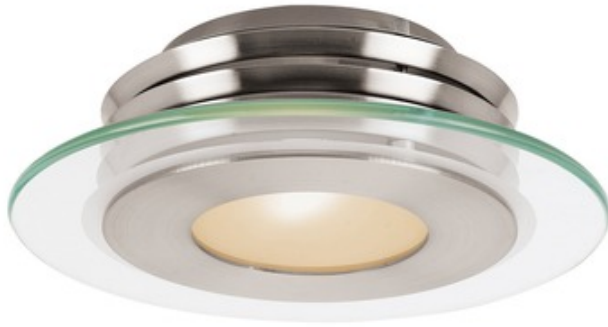

Helius Ceiling Light Fixture

Description:

The Helius Ceiling Flush Mount features Frosted glass with a Clear ring and a Brushed Steel finish. Two lamping options. LED: Integrated 13 watt 120 volt LED light source. HAL: One 150 watt 120 volt T3 R7s base halogen bulb is included. 12 inch width x 4 inch height. ETL listed for damp locations.

Shown in: Brushed Steel / Clear

List Price: \$230.00
Our Price: \$184.00

Shade Color: Clear
Body Finish: Brushed Steel
Lamp: 1 x T3/RSC/150W/120V Halogen
Wattage: 150W
Dimmer: Incandescent
Dimensions: 4"H x 12"W