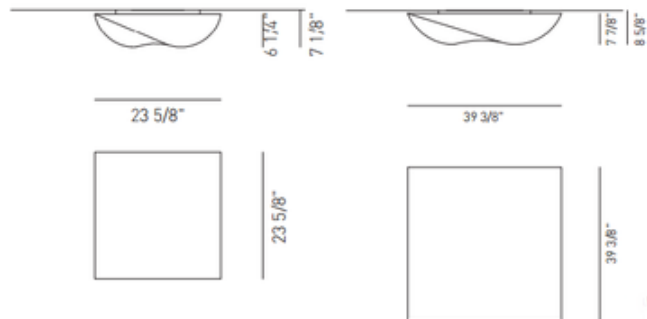

Stormy Wall or Ceiling Light

Designer: Manuel Vivian

Description:

Stormy Wall or Ceiling Light features a removable and washable elastic jersey fabric shade and White metal fittings. Shade available in White or Ivory color. Available in two sizes. 75 watt max 120 volt A19 medium base bulbs are required, but not included. General light distribution. Small: 23.6 inch square x 7.1 inch depth. Large: 39.4 inch square x 8.6 inch depth. ETL listed.

Shown in: White / Ivory

List Price: \$501.43
Our Price: \$298.35

Shade Color: Ivory
Body Finish: White
Lamp: 2 x A19/Medium (E26)/75W/120V Incandescent
 2 x A19/Medium (E26)/120V LED
Wattage: 150W
Dimmer: Incandescent
Dimensions: 23.6"H x 23.6"W x 7.1"D