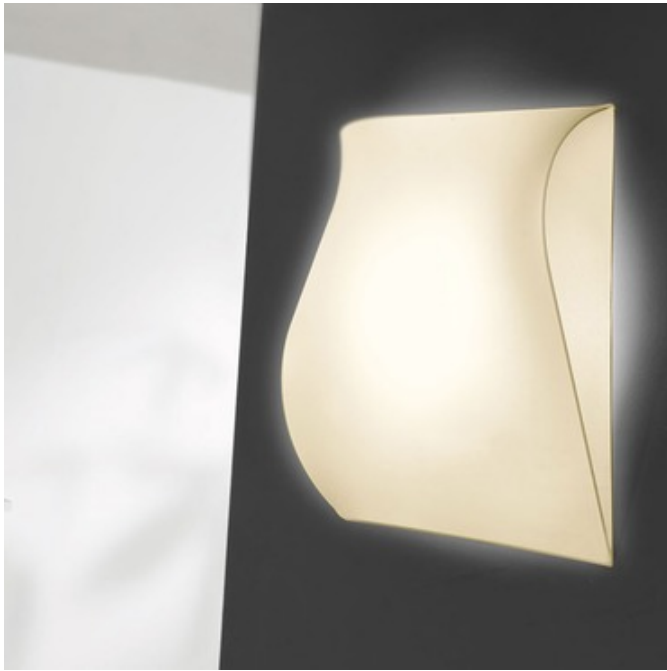

Stormy Wall or Ceiling Light

Designer: Manuel Vivian

Description:

Stormy Wall or Ceiling Light features a removable and washable elastic jersey fabric shade and White metal fittings. Shade available in White or Ivory color. Available in two sizes. 75 watt max 120 volt A19 medium base bulbs are required, but not included. General light distribution. Small: 23.6 inch square x 7.1 inch depth. Large: 39.4 inch square x 8.6 inch depth. ETL listed.

Shown in: White / Ivory

List Price: \$501.43
Our Price: \$298.35

Shade Color: Ivory
Body Finish: White
Lamp: 2 x A19/Medium (E26)/75W/120V Incandescent
 2 x A19/Medium (E26)/120V LED
Wattage: 150W
Dimmer: Incandescent
Dimensions: 23.6"H x 23.6"W x 7.1"D