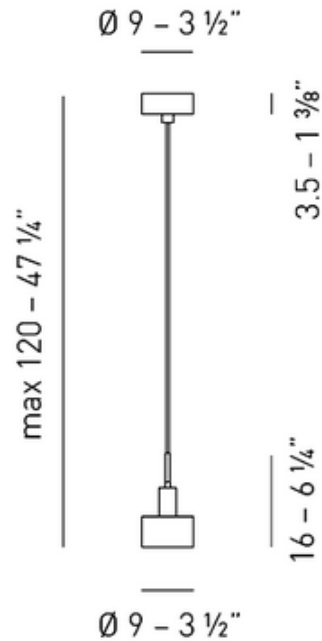

AX20 PI Pendant

Designer: Manuel Vivian

Description:

AX20 PI pendant comes in chrome finish. Clear cord. General directional light distribution. One 60 watt, 120 volt, JCD Type G9 halogen lamp not included. 3.5 inch diameter x 6.25 inch height x 47.25 inch maximum overall height. ETL listed.

Shown in: Chrome

List Price: \$360.00
Our Price: \$252.00

Shade Color: N/A
Body Finish: Chrome
Lamp: 1 x JCD/G9/60W/120V Halogen
Wattage: 60W
Dimmer: Incandescent
Dimensions: 6.25"H x 3.5"W

Product Number: AXO51424			
Company:		Fixture Type:	Date: Apr 26, 2018
Project:		Approved By:	